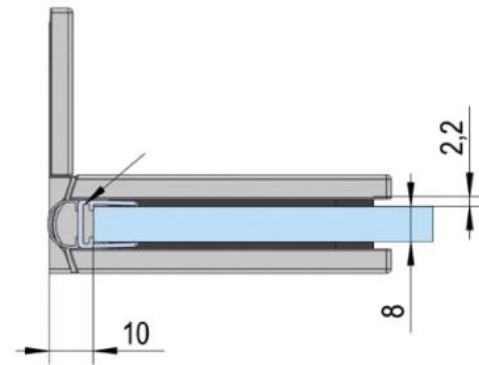

39.00000.01

Shower door hinge Juna with oblong hole plate

Material: brass
Finish: chrome polished
Mounting: glass/wall 90°
Glass thickness: 6 / 8 / 10 mm
Sales unit (SU): St
Unit package: 2.00
Shape: square
Carrying capacity: 50 kg/pair

opening on both sides, hidden screw connection, max. door size with glasses 6 & 8 mm 1000 x 2250 mm, with glass 10 mm 855 x 2250 mm, zero position continuously adjustable, self-closing from 20°

D

D

E

E