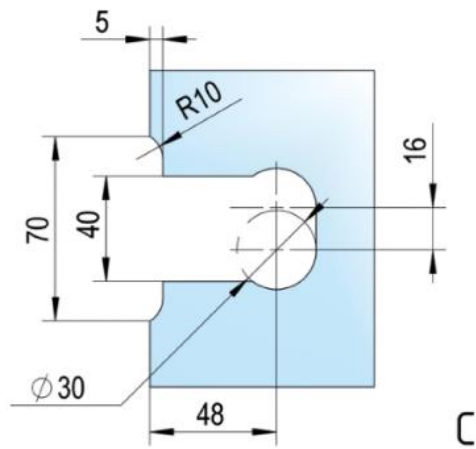

39.00000.01

Shower door hinge Juna with oblong hole plate

Material: brass
Finish: chrome polished
Mounting: glass/wall 90°
Glass thickness: 6 / 8 / 10 mm
Sales unit (SU): St
Unit package: 2.00
Shape: square
Carrying capacity: 50 kg/pair

opening on both sides, hidden screw connection, max. door size with glasses 6 & 8 mm 1000 x 2250 mm, with glass 10 mm 855 x 2250 mm, zero position continuously adjustable, self-closing from 20°

D

D

E

E