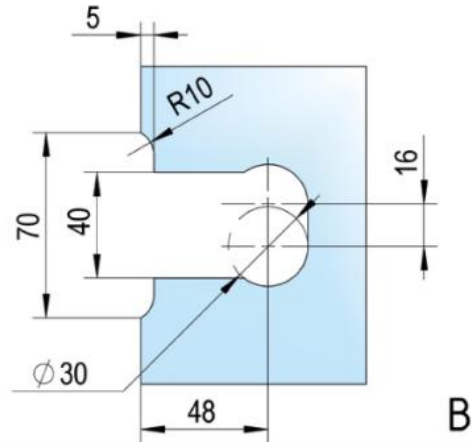

39.00000.01

Shower door hinge Juna with oblong hole plate

Material: brass
Finish: chrome polished
Mounting: glass/wall 90°
Glass thickness: 6 / 8 / 10 mm
Sales unit (SU): St
Unit package: 2.00
Shape: square
Carrying capacity: 50 kg/pair

opening on both sides, hidden screw connection, max. door size with glasses 6 & 8 mm 1000 x 2250 mm, with glass 10 mm 855 x 2250 mm, zero position continuously adjustable, self-closing from 20°

D

D

E

E