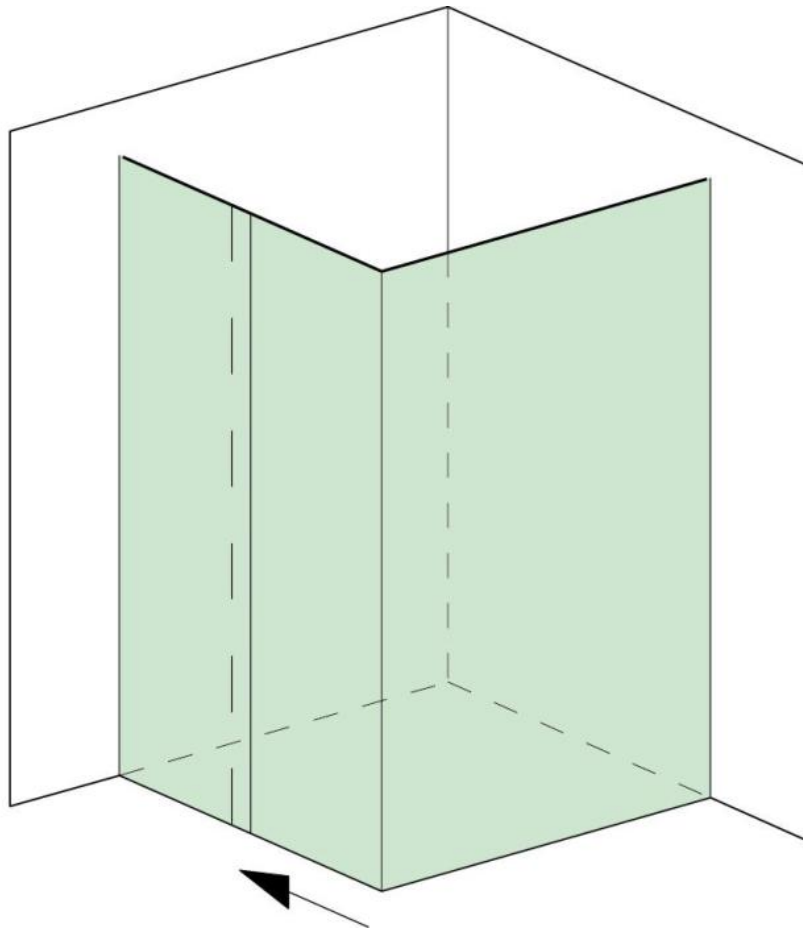

18.70001.27

Aquant 40, complete set corner shower, single-leaf, 2 x Comfort Stop and Perfect Close

Material: aluminium
Finish: black anodized
Mounting: wall assembly
Glass thickness: 8 mm
Sales unit (SU): St
Unit package: 1.00
Shape: square
Measures: 1150 mm
Carrying capacity: 40 kg/set

contains: 2 x profile set, 1 x accessory set door leaf 40 kg, 1 accessory set assembly, 1 x accessory set corner piece, incl. damping / self-closing system on both sides, without knob. Transparent floor guide and water deflector