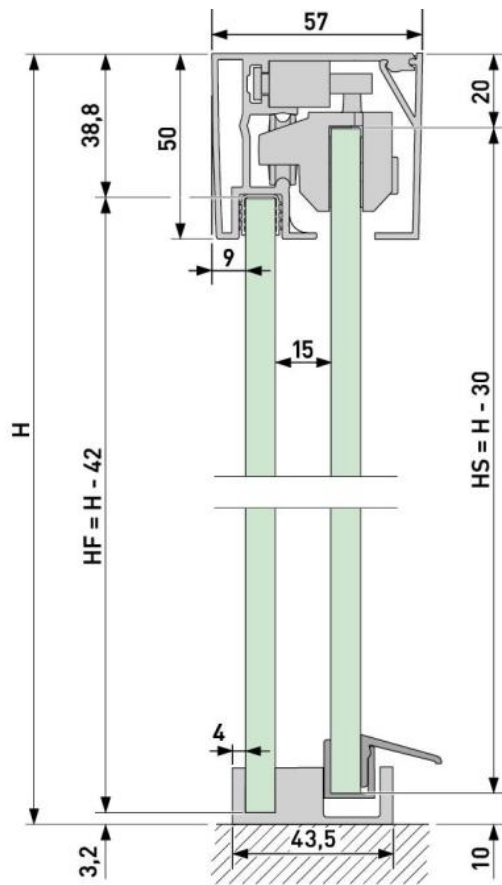

18.70001.27

Aquant 40, complete set corner shower, single-leaf, 2 x Comfort Stop and Perfect Close

Material: aluminium
Finish: black anodized
Mounting: wall assembly
Glass thickness: 8 mm
Sales unit (SU): St
Unit package: 1.00
Shape: square
Measures: 1150 mm
Carrying capacity: 40 kg/set

contains: 2 x profile set, 1 x accessory set door leaf 40 kg, 1 accessory set assembly, 1 x accessory set corner piece, incl. damping / self-closing system on both sides, without knob. Transparent floor guide and water deflector