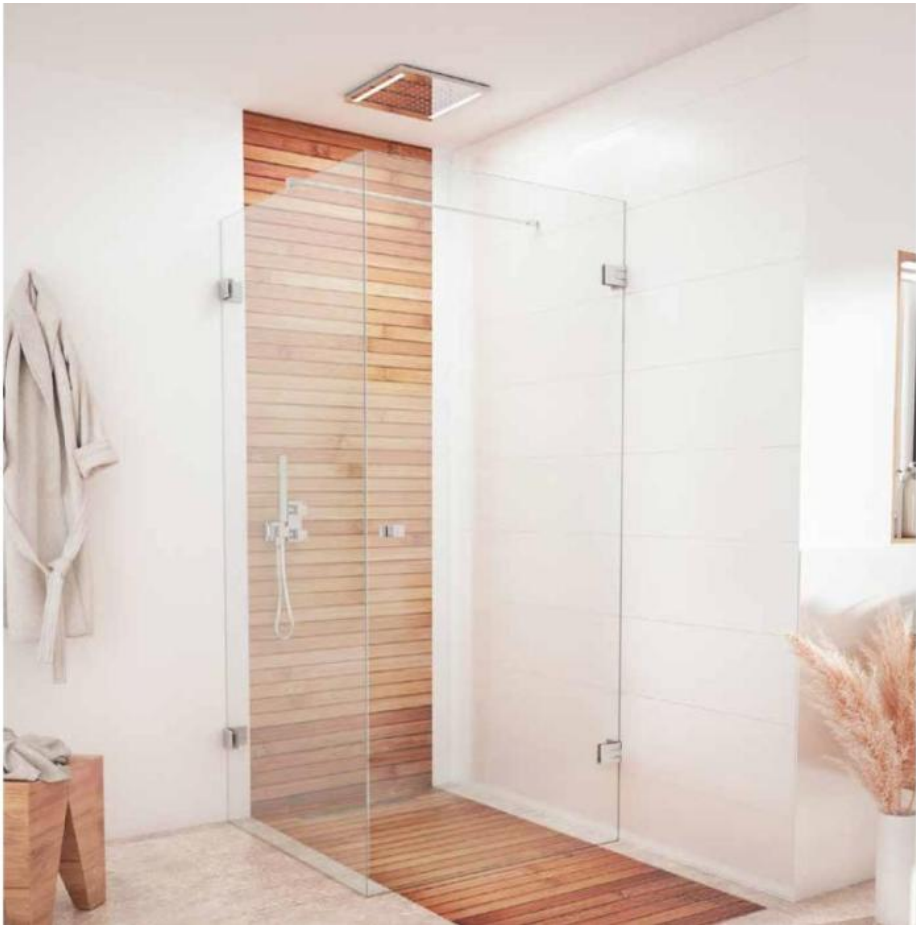

39.00000.01

Shower door hinge Juna with oblong hole plate

Material: brass
Finish: chrome polished
Mounting: glass/wall 90°
Glass thickness: 6 / 8 / 10 mm
Sales unit (SU): St
Unit package: 2.00
Shape: square
Carrying capacity: 50 kg/pair

opening on both sides, hidden screw connection, max. door size with glasses 6 & 8 mm 1000 x 2250 mm, with glass 10 mm 855 x 2250 mm, zero position continuously adjustable, self-closing from 20°

D

D

E

E