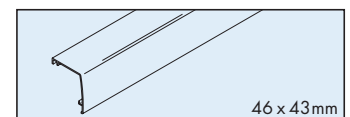

Design-Blende, Alu eloxiert, zu Combi-Laufschiene

Clip panel, aluminium anodized, for combi running track

Cache design, en alu anodisé, pour rail de roulement

2500 mm	057.3070.250
6000 mm	057.3070.600