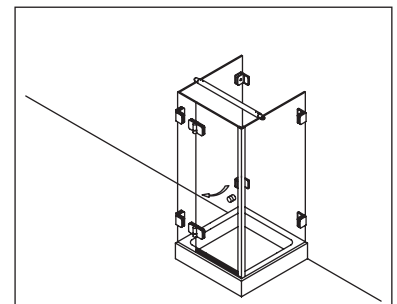

Typ / Type 233

U-Kabine,
1 Drehtür am Fixteil, 2 Seitenwände

U-form enclosure, swing door with in-line
panel, and two 90° side panel