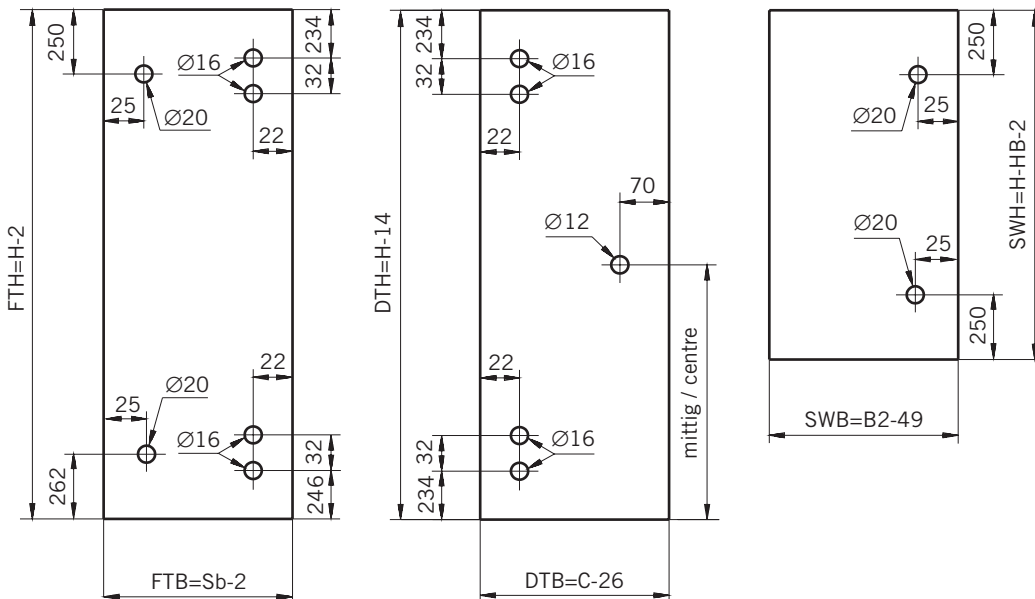

8 mm Glasdicke
8 mm glass thickness

6 mm Glasdicke
6 mm glass thickness

8 mm Glasdicke
8 mm glass thickness