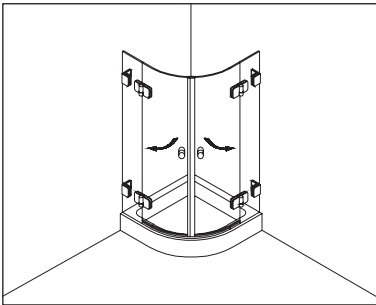

Typ / Type 260

Viertelkreiskabine,
2 gebogene Drehtüren an Fixteilen

Curved shower enclosure with two curved
glass swing doors and two in-line panels