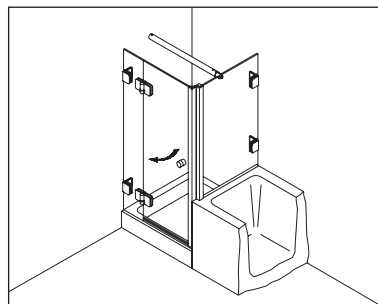

Typ / Type 231

Eckkabine,
1 Drehtür am Fixteil, 1 verkürzte Seitenwand

Corner shower enclosure with swing door
and in-line panel, and 90° buttress side
panel