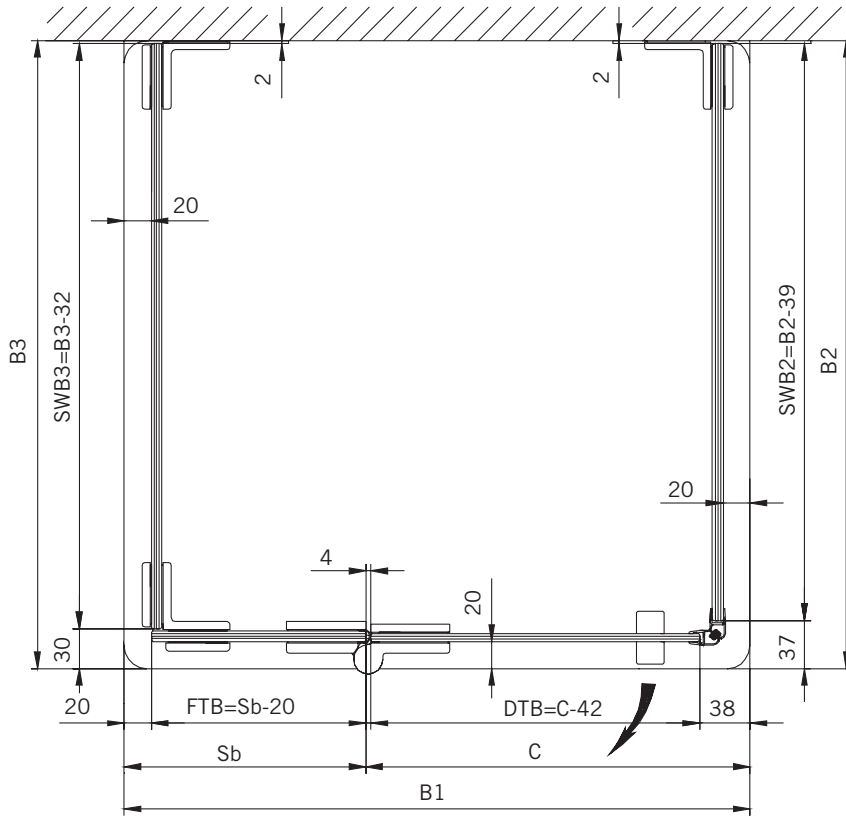

TYP 233

TYPE 233

Draufsicht / Für Duschen mit Duschtasse
Top view / For showers with shower tray