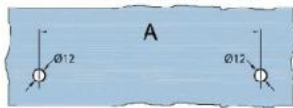

Besonderheiten // features

Alle Angaben in mm! // All details in mm!