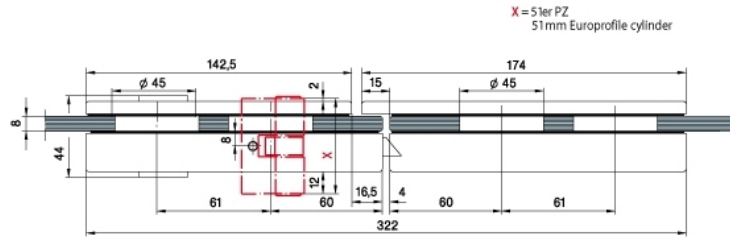

### Gegenkasten Studio Classic

Material: aluminium  
Finish: natural anodized EV1  
Mounting: DIN left/right  
Glass thickness: 8 / 10 mm  
Sales unit (SU): St  
Unit package: 1.00  
Shape: square  
Glass processing: Notch

zu Glastürschlösser Studio Classic

X = 51er PZ  
51mm Europrofile cylinder