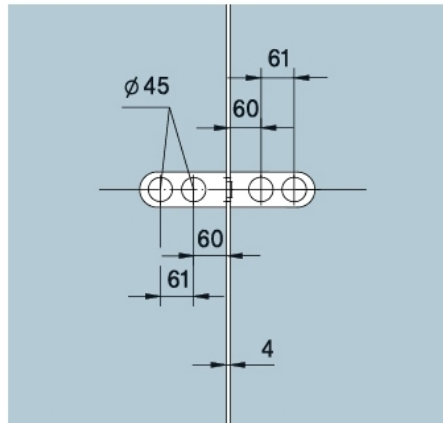

### Gegenkasten Studio Classic

Material: aluminium  
Finish: natural anodized EV1  
Mounting: DIN left/right  
Glass thickness: 8 / 10 mm  
Sales unit (SU): St  
Unit package: 1.00  
Shape: square  
Glass processing: Notch

zu Glastürschlösser Studio Classic

X = 51er PZ  
51mm Europrofile cylinder