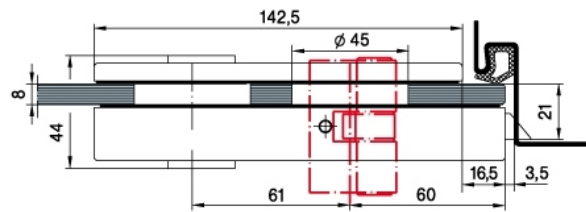

### Gegenkasten Studio Classic

Material: aluminium  
Finish: natural anodized EV1  
Mounting: DIN left/right  
Glass thickness: 8 / 10 mm  
Sales unit (SU): St  
Unit package: 1.00  
Shape: square  
Glass processing: Notch

zu Glastürschlösser Studio Classic

X = 51er PZ  
51mm Europrofile cylinder