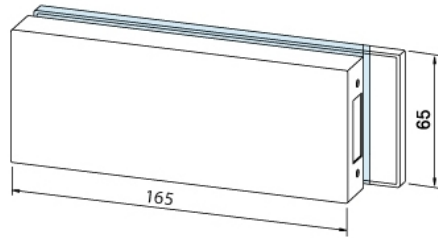

### Gegenkasten Studio Classic

Material: aluminium  
Finish: natural anodized EV1  
Mounting: DIN left/right  
Glass thickness: 8 / 10 mm  
Sales unit (SU): St  
Unit package: 1.00  
Shape: square  
Glass processing: Notch

zu Glastürschlösser Studio Classic

X = 51er PZ  
51mm Europrofile cylinder