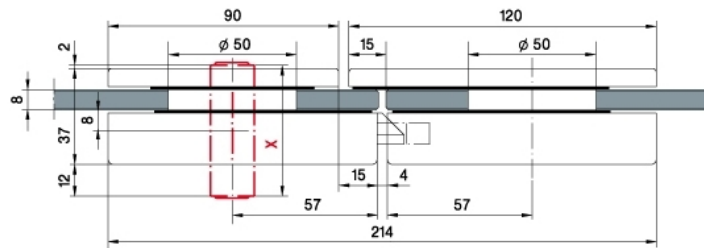

29.11286.22

Junior Office Classic - Gegenkasten

Material: aluminium
Finish: natural anodized EV1
Mounting: DIN left
Glass thickness: 8 - 12 mm
Sales unit (SU): St
Unit package: 1.00
Shape: square
Glass processing: Notch

zu Glastürschlösser Junior Office Classic 29.11281.22 / 29.11285.22 / 29.11321.22

X = 51er PZ
51mm Europrofile cylinder

X = 51er PZ
51mm Europrofile cylinder