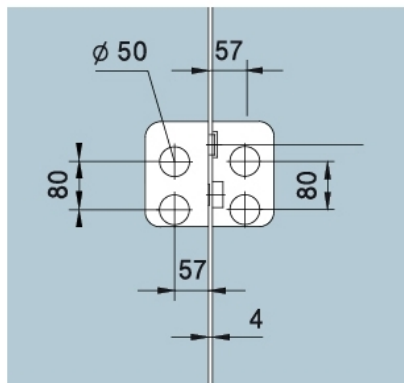

29.11286.22

Junior Office Classic - Gegenkasten

Material: aluminium
Finish: natural anodized EV1
Mounting: DIN left
Glass thickness: 8 - 12 mm
Sales unit (SU): St
Unit package: 1.00
Shape: square
Glass processing: Notch

zu Glastürschlösser Junior Office Classic 29.11281.22 / 29.11285.22 / 29.11321.22

X = 51er PZ
51mm Europrofile cylinder

X = 51er PZ
51mm Europrofile cylinder