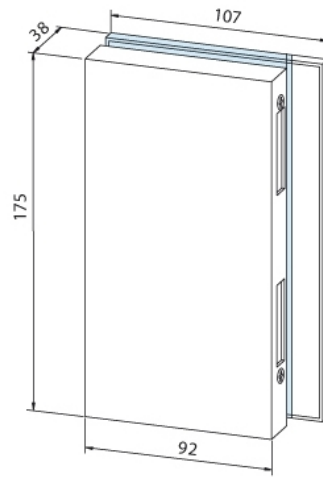

29.11286.22

Junior Office Classic - Gegenkasten

Material: aluminium
Finish: natural anodized EV1
Mounting: DIN left
Glass thickness: 8 - 12 mm
Sales unit (SU): St
Unit package: 1.00
Shape: square
Glass processing: Notch

zu Glastürschlösser Junior Office Classic 29.11281.22 / 29.11285.22 / 29.11321.22

X = 51er PZ
51mm Europrofile cylinder

X = 51er PZ
51mm Europrofile cylinder