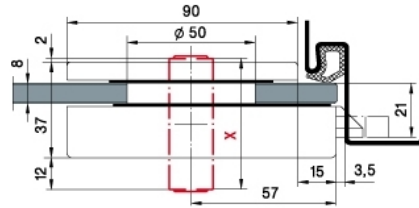

29.11286.22

Junior Office Classic - Gegenkasten

Material: aluminium
Finish: natural anodized EV1
Mounting: DIN left
Glass thickness: 8 - 12 mm
Sales unit (SU): St
Unit package: 1.00
Shape: square
Glass processing: Notch

zu Glastürschlösser Junior Office Classic 29.11281.22 / 29.11285.22 / 29.11321.22

X = 51er PZ
51mm Europrofile cylinder

X = 51er PZ
51mm Europrofile cylinder