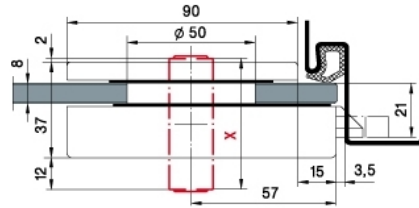

### Junior Office Classic - Gegenkasten

Material: aluminium  
Finish: inox effect  
Mounting: DIN left  
Glass thickness: 8 - 12 mm  
Sales unit (SU): St  
Unit package: 1.00  
Shape: square  
Glass processing: Notch

zu Glastürschlösser Junior Office Classic 29.11281.24 / 29.11285.24 / 29.11321.24

X = 51er PZ  
51mm Europrofile cylinder

X = 51er PZ  
51mm Europrofile cylinder