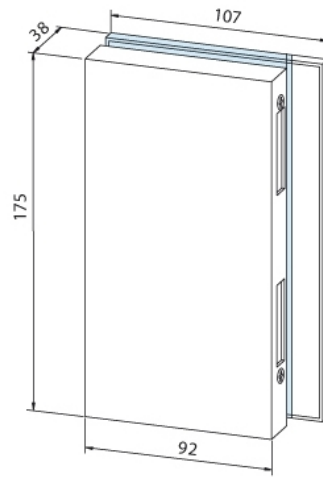

### Junior Office Classic - Gegenkasten

Material: aluminium  
Finish: inox effect  
Mounting: DIN left  
Glass thickness: 8 - 12 mm  
Sales unit (SU): St  
Unit package: 1.00  
Shape: square  
Glass processing: Notch

zu Glastürschlösser Junior Office Classic 29.11281.24 / 29.11285.24 / 29.11321.24

X = 51er PZ  
51mm Europrofile cylinder

X = 51er PZ  
51mm Europrofile cylinder