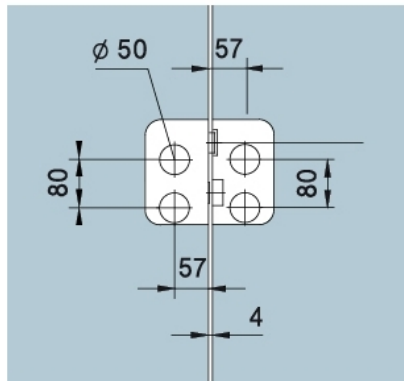

### Junior Office Classic - Gegenkasten

Material: aluminium  
Finish: inox effect  
Mounting: DIN left  
Glass thickness: 8 - 12 mm  
Sales unit (SU): St  
Unit package: 1.00  
Shape: square  
Glass processing: Notch

zu Glastürschlösser Junior Office Classic 29.11281.24 / 29.11285.24 / 29.11321.24

X = 51er PZ  
51mm Europrofile cylinder

X = 51er PZ  
51mm Europrofile cylinder