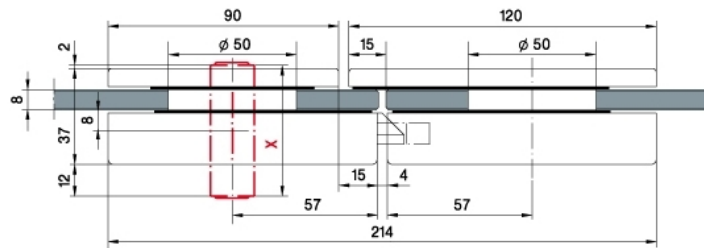

### Junior Office Classic - Gegenkasten

Material: aluminium  
Finish: inox effect  
Mounting: DIN left  
Glass thickness: 8 - 12 mm  
Sales unit (SU): St  
Unit package: 1.00  
Shape: square  
Glass processing: Notch

zu Glastürschlösser Junior Office Classic 29.11281.24 / 29.11285.24 / 29.11321.24

X = 51er PZ  
51mm Europrofile cylinder

X = 51er PZ  
51mm Europrofile cylinder