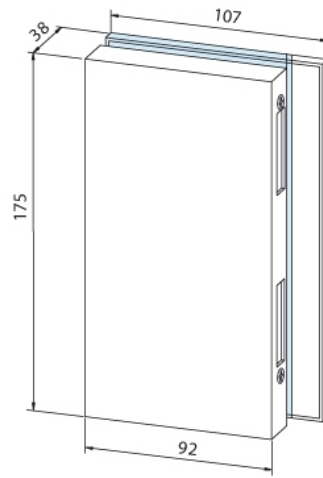

29.11287.22

Junior Office Classic - Gegenkasten

Material: aluminium
Finish: natural anodized EV1
Mounting: DIN right
Glass thickness: 8 - 12 mm
Sales unit (SU): St
Unit package: 1.00
Shape: square
Glass processing: Notch

zu Glastürschlösser Junior Office Classic 29.11280.22 / 29.11284.22 / 29.11320.22

X = 51er PZ
51 mm Europrofile cylinder

X = 51er PZ
51 mm Europrofile cylinder