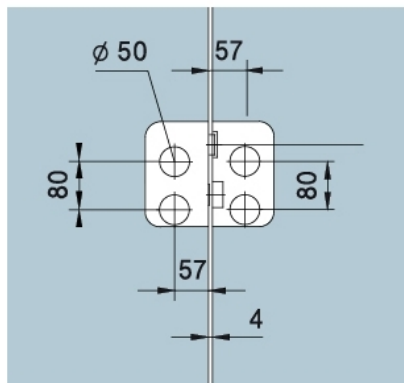

29.11287.22

Junior Office Classic - Gegenkasten

Material: aluminium
Finish: natural anodized EV1
Mounting: DIN right
Glass thickness: 8 - 12 mm
Sales unit (SU): St
Unit package: 1.00
Shape: square
Glass processing: Notch

zu Glastürschlösser Junior Office Classic 29.11280.22 / 29.11284.22 / 29.11320.22

X = 51er PZ
51 mm Europrofile cylinder

X = 51er PZ
51 mm Europrofile cylinder