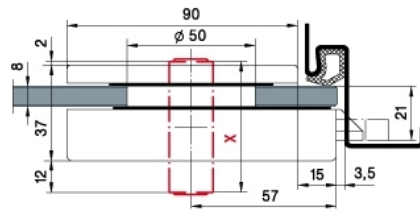

29.11287.22

Junior Office Classic - Gegenkasten

Material: aluminium
Finish: natural anodized EV1
Mounting: DIN right
Glass thickness: 8 - 12 mm
Sales unit (SU): St
Unit package: 1.00
Shape: square
Glass processing: Notch

zu Glastürschlösser Junior Office Classic 29.11280.22 / 29.11284.22 / 29.11320.22

X = 51er PZ
51 mm Europrofile cylinder

X = 51er PZ
51 mm Europrofile cylinder