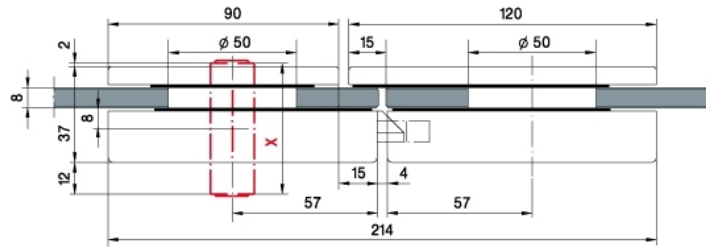

29.11287.22

Junior Office Classic - Gegenkasten

Material: aluminium
Finish: natural anodized EV1
Mounting: DIN right
Glass thickness: 8 - 12 mm
Sales unit (SU): St
Unit package: 1.00
Shape: square
Glass processing: Notch

zu Glastürschlösser Junior Office Classic 29.11280.22 / 29.11284.22 / 29.11320.22

X = 51er PZ
51 mm Europrofile cylinder

X = 51er PZ
51 mm Europrofile cylinder