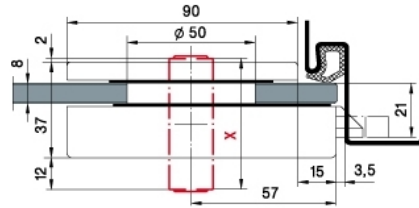

29.11287.24

Junior Office Classic - Gegenkasten

Material: aluminium
Finish: inox effect
Mounting: DIN right
Glass thickness: 8 - 12 mm
Sales unit (SU): St
Unit package: 1.00
Shape: square
Glass processing: Notch

zu Glastürschlösser Junior Office Classic 29.11280.24 / 29.11284.24 / 29.11320.24

X = 51er PZ
51mm Europrofile cylinder

X = 51er PZ
51mm Europrofile cylinder