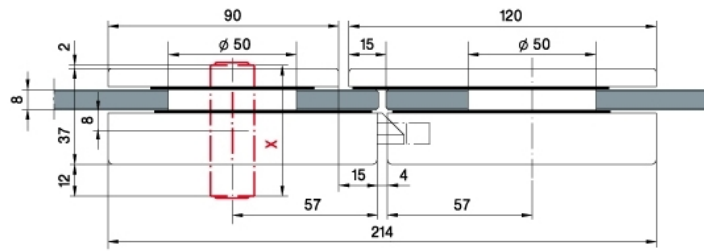

29.11287.24

Junior Office Classic - Gegenkasten

Material: aluminium
Finish: inox effect
Mounting: DIN right
Glass thickness: 8 - 12 mm
Sales unit (SU): St
Unit package: 1.00
Shape: square
Glass processing: Notch

zu Glastürschlösser Junior Office Classic 29.11280.24 / 29.11284.24 / 29.11320.24

X = 51er PZ
51mm Europrofile cylinder

X = 51er PZ
51mm Europrofile cylinder