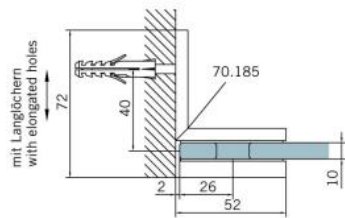

29.70185.01

Angle connector BF 112 / BF 112 XL / BH 112

Material: brass
Finish: chrome polished
Mounting: glass/wall
Glass thickness: 8 / 10 mm
Sales unit (SU): St
Unit package: 2.00
Carrying capacity: 60 kg/pair

invisible screw connection

Fixteil I fixed panel

Fixteil I fixed panel