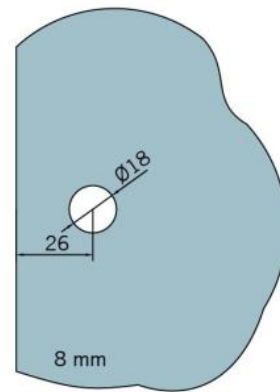

29.70185.01

Angle connector BF 112 / BF 112 XL / BH 112

Material: brass
Finish: chrome polished
Mounting: glass/wall
Glass thickness: 8 / 10 mm
Sales unit (SU): St
Unit package: 2.00
Carrying capacity: 60 kg/pair

invisible screw connection

Fixteil I fixed panel

Fixteil I fixed panel