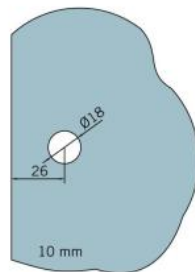

29.70185.01

Angle connector BF 112 / BF 112 XL / BH 112

Material: brass
Finish: chrome polished
Mounting: glass/wall
Glass thickness: 8 / 10 mm
Sales unit (SU): St
Unit package: 2.00
Carrying capacity: 60 kg/pair

invisible screw connection

Fixteil I fixed panel

Fixteil I fixed panel