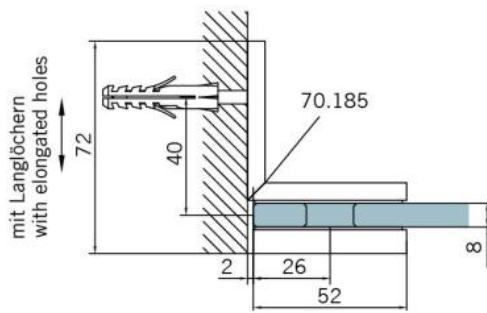

29.70185.01

Angle connector BF 112 / BF 112 XL / BH 112

Material: brass
Finish: chrome polished
Mounting: glass/wall
Glass thickness: 8 / 10 mm
Sales unit (SU): St
Unit package: 2.00
Carrying capacity: 60 kg/pair

invisible screw connection

Fixteil I fixed panel

Fixteil I fixed panel