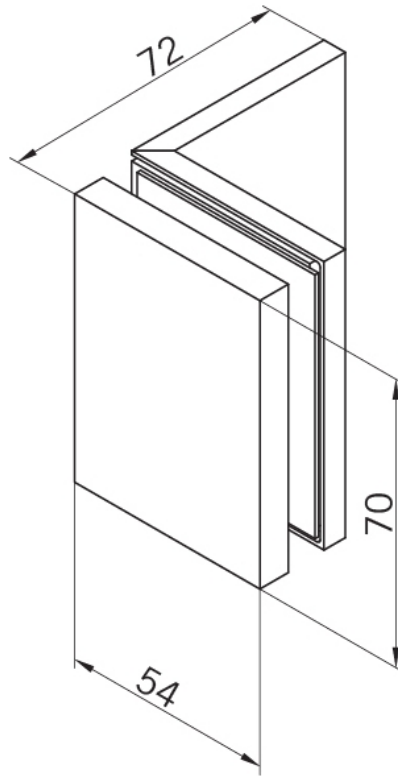

29.70185.01

Angle connector BF 112 / BF 112 XL / BH 112

Material: brass
Finish: chrome polished
Mounting: glass/wall
Glass thickness: 8 / 10 mm
Sales unit (SU): St
Unit package: 2.00
Carrying capacity: 60 kg/pair

invisible screw connection

Fixteil I fixed panel

Fixteil I fixed panel