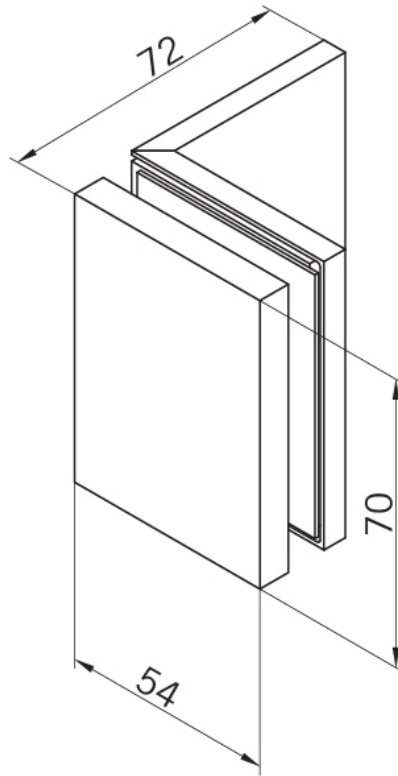

29.70185.04

Angle connector BF 112 / BF 112 XL / BH 112

Material: brass
Finish: inox effect
Mounting: glass/wall
Glass thickness: 8 / 10 mm
Sales unit (SU): St
Unit package: 2.00
Carrying capacity: 60 kg/pair

invisible screw connection

Fixteil I fixed panel

Fixteil I fixed panel