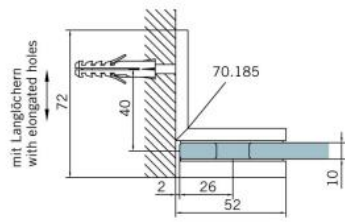

29.70185.04

Angle connector BF 112 / BF 112 XL / BH 112

Material: brass
Finish: inox effect
Mounting: glass/wall
Glass thickness: 8 / 10 mm
Sales unit (SU): St
Unit package: 2.00
Carrying capacity: 60 kg/pair

invisible screw connection

Fixteil I fixed panel

Fixteil I fixed panel