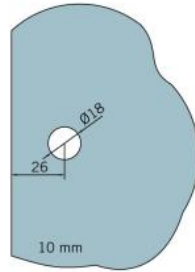

29.70185.04

Angle connector BF 112 / BF 112 XL / BH 112

Material: brass
Finish: inox effect
Mounting: glass/wall
Glass thickness: 8 / 10 mm
Sales unit (SU): St
Unit package: 2.00
Carrying capacity: 60 kg/pair

invisible screw connection

Fixteil I fixed panel

Fixteil I fixed panel