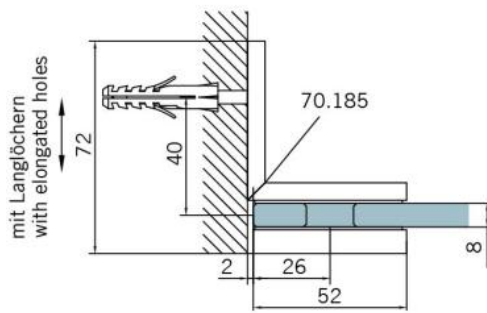

29.70185.04

Angle connector BF 112 / BF 112 XL / BH 112

Material: brass
Finish: inox effect
Mounting: glass/wall
Glass thickness: 8 / 10 mm
Sales unit (SU): St
Unit package: 2.00
Carrying capacity: 60 kg/pair

invisible screw connection

Fixteil I fixed panel

Fixteil I fixed panel