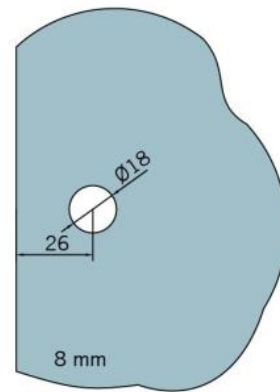

29.70185.04

Angle connector BF 112 / BF 112 XL / BH 112

Material: brass
Finish: inox effect
Mounting: glass/wall
Glass thickness: 8 / 10 mm
Sales unit (SU): St
Unit package: 2.00
Carrying capacity: 60 kg/pair

invisible screw connection

Fixteil I fixed panel

Fixteil I fixed panel