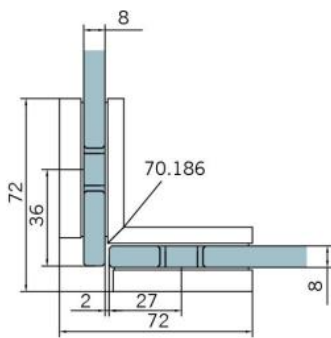

29.70186.01

Angle connector BF 112 / BF 112 XL / BH 112

Material: brass
Finish: chrome polished
Mounting: glass/glass 90°
Glass thickness: 8 / 10 mm
Sales unit (SU): St
Unit package: 2.00
Carrying capacity: 60 kg/pair

invisible screw connection

Fixteil I fixed panel

Fixteil I fixed panel

Fixteil I fixed panel

Fixteil I fixed panel