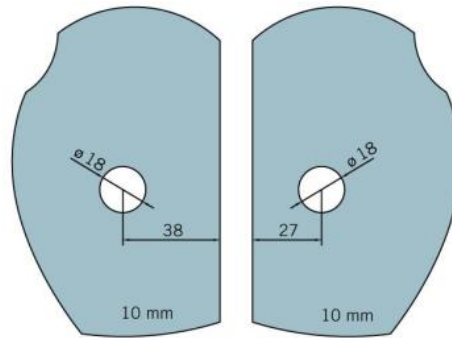

29.70186.01

Angle connector BF 112 / BF 112 XL / BH 112

Material: brass
Finish: chrome polished
Mounting: glass/glass 90°
Glass thickness: 8 / 10 mm
Sales unit (SU): St
Unit package: 2.00
Carrying capacity: 60 kg/pair

invisible screw connection

Fixteil I fixed panel

Fixteil I fixed panel

Fixteil I fixed panel

Fixteil I fixed panel