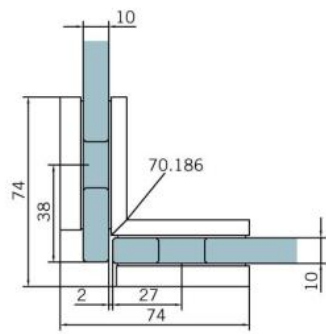

29.70186.01

Angle connector BF 112 / BF 112 XL / BH 112

Material: brass
Finish: chrome polished
Mounting: glass/glass 90°
Glass thickness: 8 / 10 mm
Sales unit (SU): St
Unit package: 2.00
Carrying capacity: 60 kg/pair

invisible screw connection

Fixteil I fixed panel

Fixteil I fixed panel

Fixteil I fixed panel

Fixteil I fixed panel