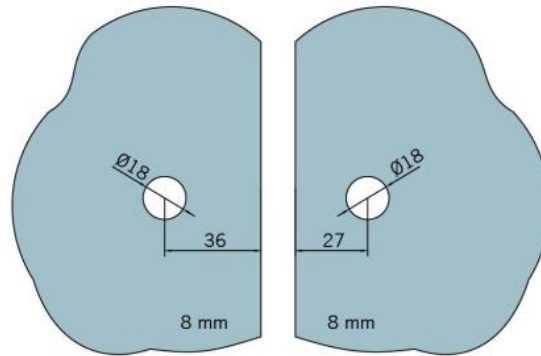

29.70186.01

Angle connector BF 112 / BF 112 XL / BH 112

Material: brass
Finish: chrome polished
Mounting: glass/glass 90°
Glass thickness: 8 / 10 mm
Sales unit (SU): St
Unit package: 2.00
Carrying capacity: 60 kg/pair

invisible screw connection

Fixteil I fixed panel

Fixteil I fixed panel

Fixteil I fixed panel

Fixteil I fixed panel