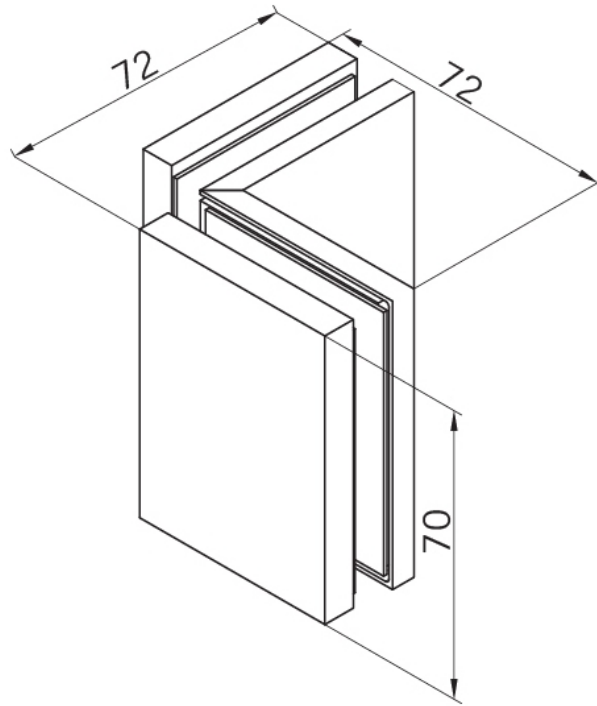

29.70186.01

Angle connector BF 112 / BF 112 XL / BH 112

Material: brass
Finish: chrome polished
Mounting: glass/glass 90°
Glass thickness: 8 / 10 mm
Sales unit (SU): St
Unit package: 2.00
Carrying capacity: 60 kg/pair

invisible screw connection

Fixteil I fixed panel

Fixteil I fixed panel

Fixteil I fixed panel

Fixteil I fixed panel