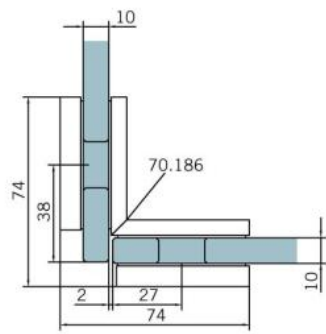

29.70186.04

Angle connector BF 112 / BF 112 XL / BH 112

Material: brass
Finish: inox effect
Mounting: glass/glass 90°
Glass thickness: 8 / 10 mm
Sales unit (SU): St
Unit package: 2.00
Carrying capacity: 60 kg/pair

invisible screw connection

Fixteil I fixed panel

Fixteil I fixed panel

Fিতেil I fixed panel

Fিতেil I fixed panel