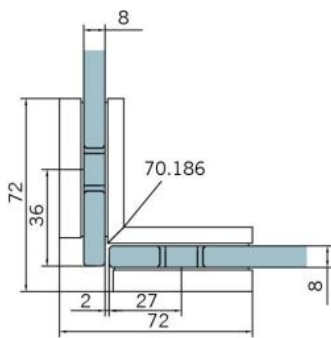

29.70186.04

Angle connector BF 112 / BF 112 XL / BH 112

Material: brass
Finish: inox effect
Mounting: glass/glass 90°
Glass thickness: 8 / 10 mm
Sales unit (SU): St
Unit package: 2.00
Carrying capacity: 60 kg/pair

invisible screw connection

Fixteil I fixed panel

Fixteil I fixed panel

Fিতেil I fixed panel

Fিতেil I fixed panel