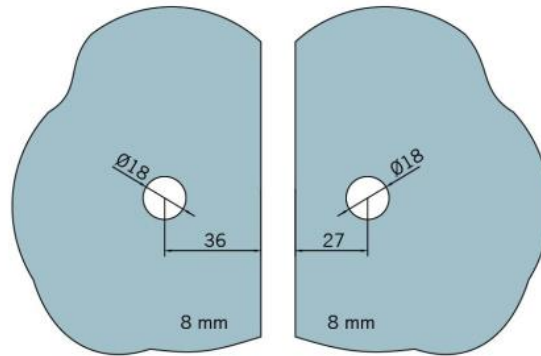

29.70186.04

Angle connector BF 112 / BF 112 XL / BH 112

Material: brass
Finish: inox effect
Mounting: glass/glass 90°
Glass thickness: 8 / 10 mm
Sales unit (SU): St
Unit package: 2.00
Carrying capacity: 60 kg/pair

invisible screw connection

Fixteil I fixed panel

Fixteil I fixed panel

Fিতেil I fixed panel

Fিতেil I fixed panel