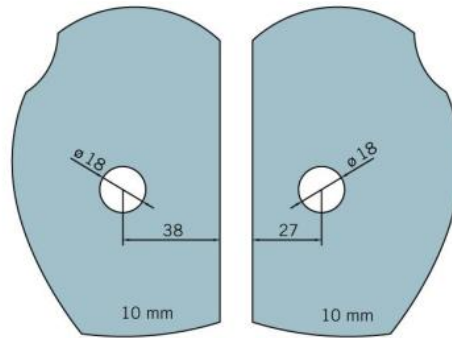

29.70186.04

Angle connector BF 112 / BF 112 XL / BH 112

Material: brass
Finish: inox effect
Mounting: glass/glass 90°
Glass thickness: 8 / 10 mm
Sales unit (SU): St
Unit package: 2.00
Carrying capacity: 60 kg/pair

invisible screw connection

Fixteil I fixed panel

Fixteil I fixed panel

Fিতেil I fixed panel

Fিতেil I fixed panel