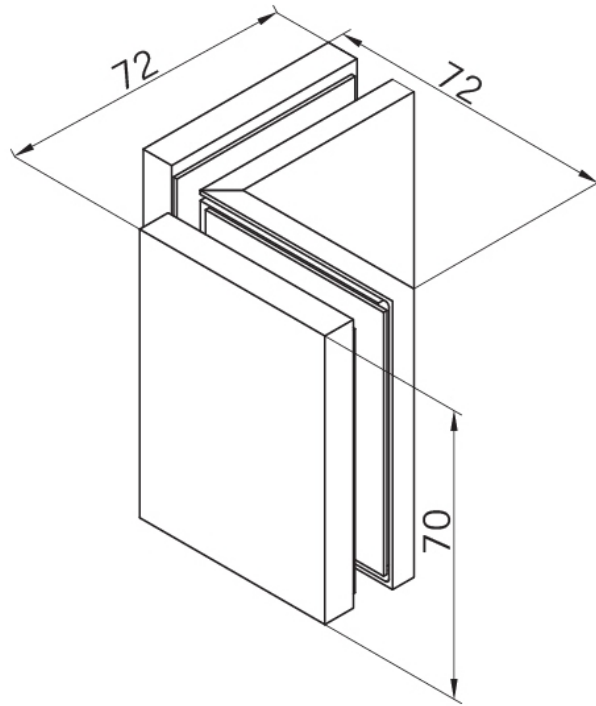

29.70186.04

Angle connector BF 112 / BF 112 XL / BH 112

Material: brass
Finish: inox effect
Mounting: glass/glass 90°
Glass thickness: 8 / 10 mm
Sales unit (SU): St
Unit package: 2.00
Carrying capacity: 60 kg/pair

invisible screw connection

Fixteil I fixed panel

Fixteil I fixed panel

Fিতেil I fixed panel

Fিতেil I fixed panel