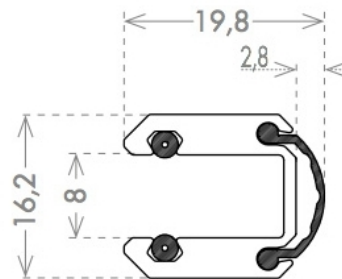

97.46030.22

Glass clamp profile

Material: aluminium
Finish: natural anodized EV1
Mounting: glass/wall
Glass thickness: 8 mm
Sales unit (SU): St
Unit package: 1.00
Measures: 19.8 x 16.2 mm
Bar length (L): 3000 mm

GLASS TO FLOOR

GLASS TO GLASS

GLASS TO FLOOR