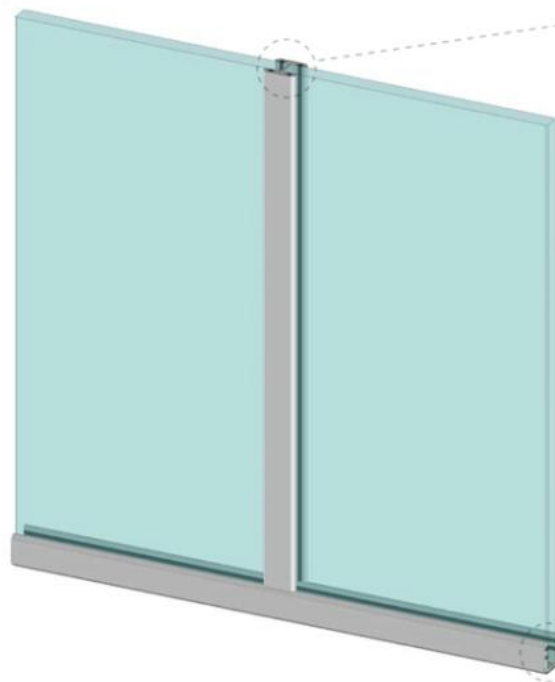

97.46030.22

Glass clamp profile

Material: aluminium
Finish: natural anodized EV1
Mounting: glass/wall
Glass thickness: 8 mm
Sales unit (SU): St
Unit package: 1.00
Measures: 19.8 x 16.2 mm
Bar length (L): 3000 mm

GLASS TO FLOOR

GLASS TO GLASS

GLASS TO FLOOR