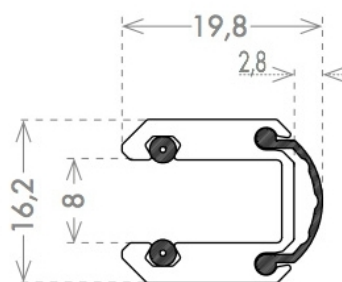

97.46030.24

Glass clamp profile

Material: aluminium
Finish: inox effect
Mounting: glass/wall
Glass thickness: 8 mm
Sales unit (SU): St
Unit package: 1.00
Measures: 19.8 x 16.2 mm
Bar length (L): 3000 mm

GLASS TO GLASS

GLASS TO FLOOR

GLASS TO FLOOR