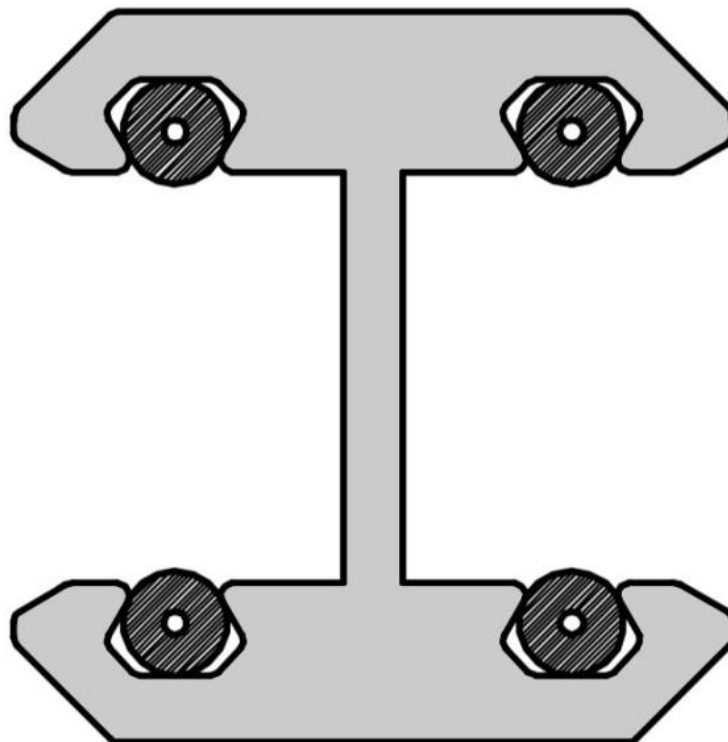

### Glass clamp profile

Material: aluminium  
Finish: chrome effect  
Mounting: glass/glass 180°  
Glass thickness: 10 mm  
Sales unit (SU): St  
Unit package: 1.00  
Measures: 18 x 20.3 mm  
Bar length (L): 3000 mm

2 mm zwischen die 2 Gläser

GLASS TO GLASS