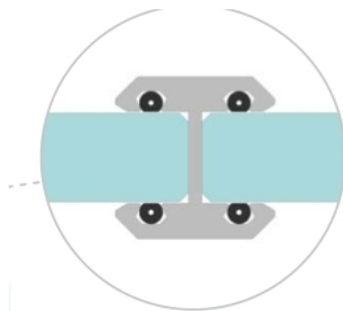

### Glass clamp profile

Material: aluminium  
Finish: chrome effect  
Mounting: glass/glass 180°  
Glass thickness: 10 mm  
Sales unit (SU): St  
Unit package: 1.00  
Measures: 18 x 20.3 mm  
Bar length (L): 3000 mm

2 mm zwischen die 2 Gläser

GLASS TO GLASS