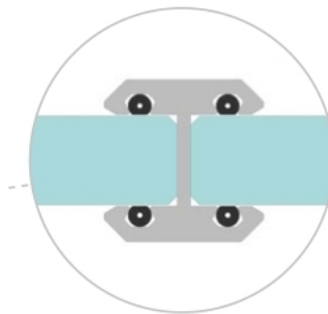

97.46037.24

Glass clamp profile

Material: aluminium
Finish: inox effect
Mounting: glass/glass 180°
Glass thickness: 10 mm
Sales unit (SU): St
Unit package: 1.00
Measures: 18 x 20.3 mm
Bar length (L): 3000 mm

GLASS TO GLASS