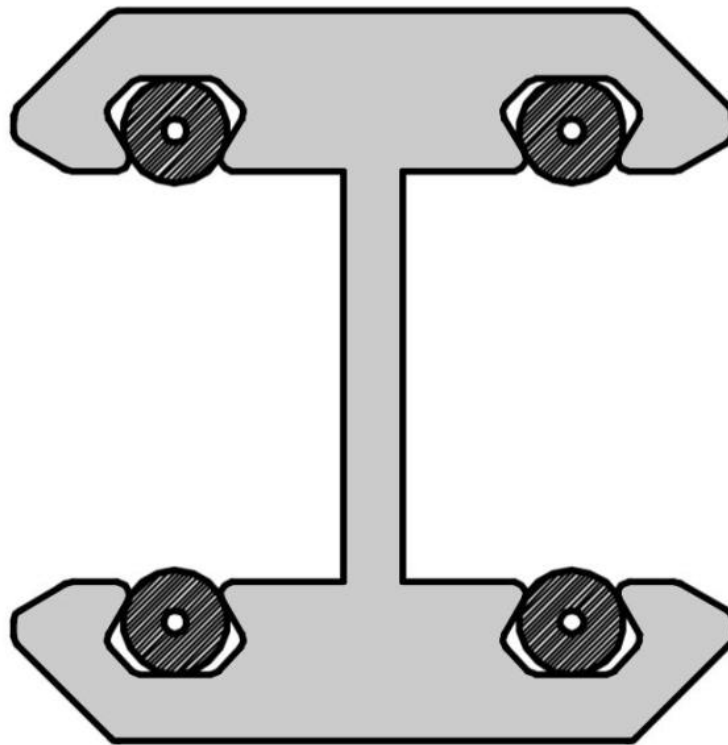

97.46038.21

Glass clamp profile

Material: aluminium
Finish: chrome effect
Mounting: glass/glass 180°
Glass thickness: 12 mm
Sales unit (SU): St
Unit package: 1.00
Measures: 18 x 20.3 mm
Bar length (L): 3000 mm

GLASS TO GLASS