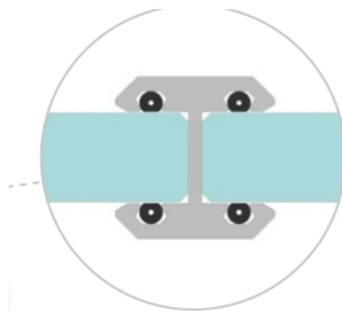

97.46038.21

Glass clamp profile

Material: aluminium
Finish: chrome effect
Mounting: glass/glass 180°
Glass thickness: 12 mm
Sales unit (SU): St
Unit package: 1.00
Measures: 18 x 20.3 mm
Bar length (L): 3000 mm

GLASS TO GLASS