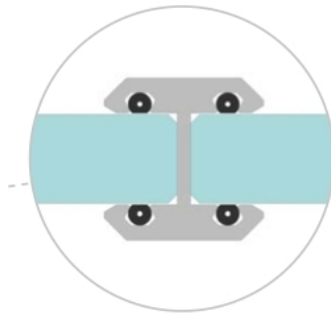

### Glass clamp profile

Material: aluminium  
Finish: natural anodized EV1  
Mounting: glass/glass 180°  
Glass thickness: 12 mm  
Sales unit (SU): St  
Unit package: 1.00  
Measures: 18 x 20.3 mm  
Bar length (L): 3000 mm

GLASS TO GLASS