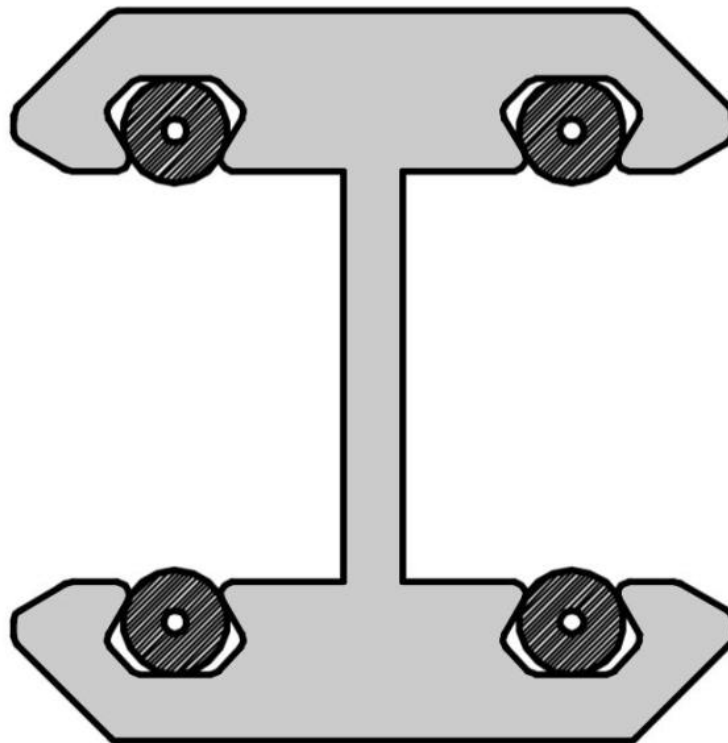

### Glass clamp profile

Material: aluminium  
Finish: natural anodized EV1  
Mounting: glass/glass 180°  
Glass thickness: 12 mm  
Sales unit (SU): St  
Unit package: 1.00  
Measures: 18 x 20.3 mm  
Bar length (L): 3000 mm

GLASS TO GLASS