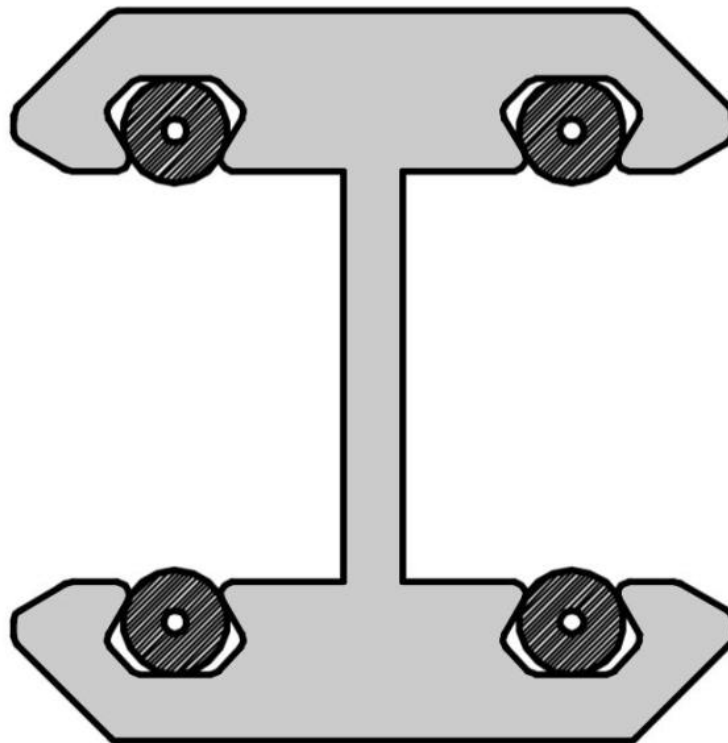

97.46038.24

Glass clamp profile

Material: aluminium
Finish: inox effect
Mounting: glass/glass 180°
Glass thickness: 12 mm
Sales unit (SU): St
Unit package: 1.00
Measures: 18 x 20.3 mm
Bar length (L): 2500 mm

GLASS TO GLASS