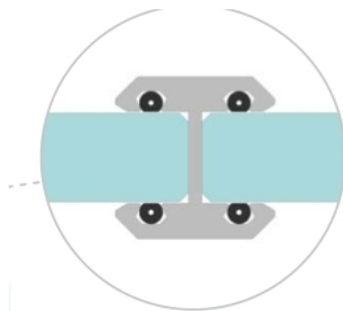

97.46038.24

Glass clamp profile

Material: aluminium
Finish: inox effect
Mounting: glass/glass 180°
Glass thickness: 12 mm
Sales unit (SU): St
Unit package: 1.00
Measures: 18 x 20.3 mm
Bar length (L): 2500 mm

GLASS TO GLASS