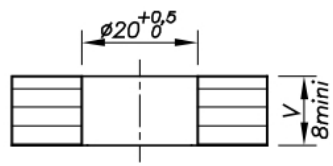

74.28204.16

Flat single piece glass connector, ajustable at 180°, cylindrical screw

Material: inox V2A
Finish: brushed
Mounting: glass/glass
Glass thickness: 8 - 12 mm
Sales unit (SU): St
Unit package: 1.00
Shape: round
Glass processing: Notch
Carrying capacity: 100 kg/pair