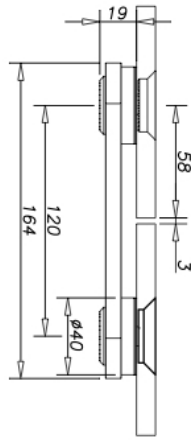

74.28204.16

Flat single piece glass connector, ajustable at 180°, cylindrical screw

Material: inox V2A
Finish: brushed
Mounting: glass/glass
Glass thickness: 8 - 12 mm
Sales unit (SU): St
Unit package: 1.00
Shape: round
Glass processing: Notch
Carrying capacity: 100 kg/pair

Cylindrique / Cylindrical