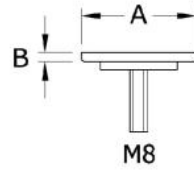

75.20001.16

Tischgestell rund, Ø 60 mm, Höhe 675 mm

Material: inox V2A
Finish: brushed
Sales unit (SU): St
Unit package: 1.00
Measure A: 62 mm
Measure B: 5 mm
Measure C: 60 mm
Measure D: 675 mm
Measure E: 590 mm

Höhe / Hauteur = D