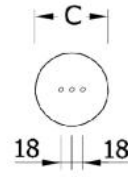

75.20002.16

Tischgestell rund, Ø 60 mm, Höhe 975 mm

Material: inox V2A
Finish: brushed
Sales unit (SU): St
Unit package: 1.00
Measure A: 62 mm
Measure B: 5 mm
Measure C: 60 mm
Measure D: 975 mm
Measure E: 590 mm

Höhe / Hauteur = D