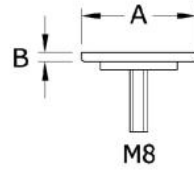

75.20002.16

Tischgestell rund, Ø 60 mm, Höhe 975 mm

Material: inox V2A
Finish: brushed
Sales unit (SU): St
Unit package: 1.00
Measure A: 62 mm
Measure B: 5 mm
Measure C: 60 mm
Measure D: 975 mm
Measure E: 590 mm

Höhe / Hauteur = D