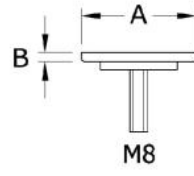

75.20003.16

Tischgestell rund, Ø 80 mm, Höhe 675 mm

Material: inox V2A
Finish: brushed
Sales unit (SU): St
Unit package: 1.00
Measure A: 84 mm
Measure B: 5 mm
Measure C: 80 mm
Measure D: 675 mm
Measure E: 590 mm

Höhe / Hauteur = D