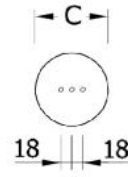

75.20003.16

Tischgestell rund, Ø 80 mm, Höhe 675 mm

Material: inox V2A
Finish: brushed
Sales unit (SU): St
Unit package: 1.00
Measure A: 84 mm
Measure B: 5 mm
Measure C: 80 mm
Measure D: 675 mm
Measure E: 590 mm

Höhe / Hauteur = D