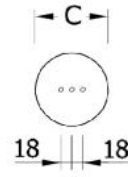

75.20005.16

Tischgestell rund, Ø 100 mm, Höhe 675 mm

Material: inox V2A
Finish: brushed
Sales unit (SU): St
Unit package: 1.00
Measure A: 105 mm
Measure B: 7 mm
Measure C: 100 mm
Measure D: 675 mm
Measure E: 590 mm

Höhe / Hauteur = D