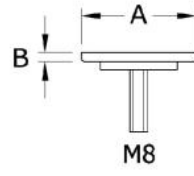

75.20005.16

Tischgestell rund, Ø 100 mm, Höhe 675 mm

Material: inox V2A
Finish: brushed
Sales unit (SU): St
Unit package: 1.00
Measure A: 105 mm
Measure B: 7 mm
Measure C: 100 mm
Measure D: 675 mm
Measure E: 590 mm

Höhe / Hauteur = D