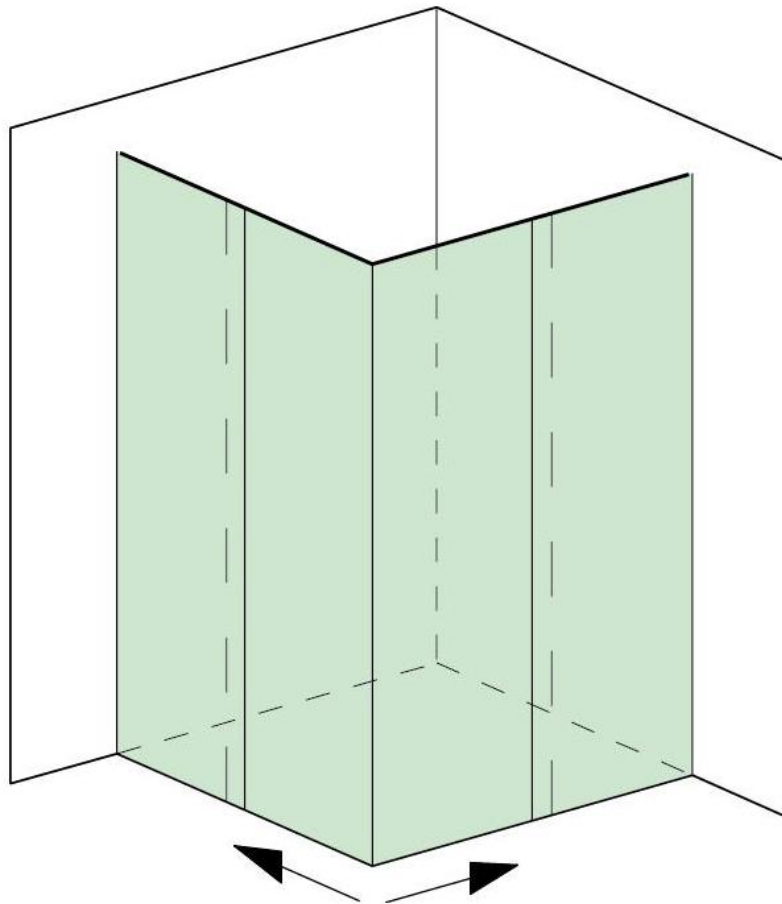

18.70003.21

Aquant 40, complete set corner shower, double-leaf, with corner entry, 2 x Comfort Stop and Perfect Close

Material: aluminium
Finish: chrome effect
Mounting: wall assembly
Glass thickness: 8 mm
Sales unit (SU): St
Unit package: 1.00
Shape: square
Measures: 1150 mm
Carrying capacity: 40 kg/set

contains: 2 x profile set, 1 x accessory set door leaf 40 kg, 1 accessory set assembly, 1 x accessory set corner piece, incl. soft-closing / self-closing system on both sides, without knob

533.EV186.1510