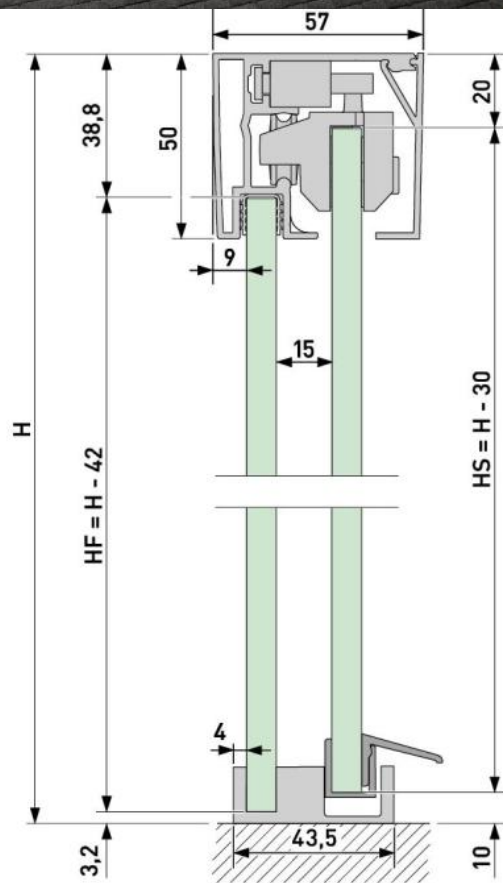

18.70003.21

Aquant 40, complete set corner shower, double-leaf, with corner entry, 2 x Comfort Stop and Perfect Close

Material: aluminium
Finish: chrome effect
Mounting: wall assembly
Glass thickness: 8 mm
Sales unit (SU): St
Unit package: 1.00
Shape: square
Measures: 1150 mm
Carrying capacity: 40 kg/set

contains: 2 x profile set, 1 x accessory set door leaf 40 kg, 1 accessory set assembly, 1 x accessory set corner piece, incl. soft-closing / self-closing system on both sides, without knob

533.EV186.1510