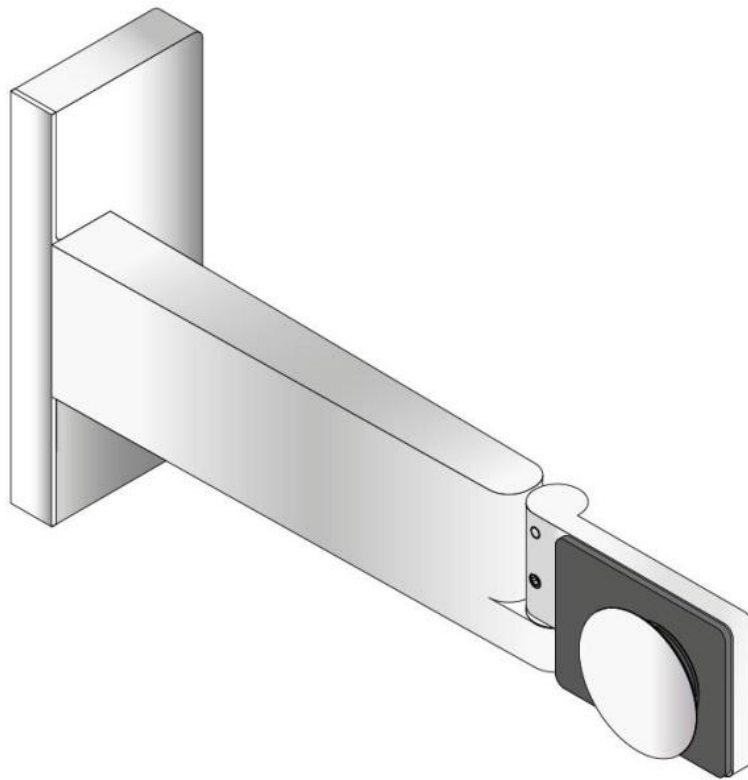

61.80004.01

Tragarm Hebe-Senk Poseidon VarionPlus

Material: brass
Finish: chrome polished
Mounting: glass/wall, DIN right
Glass thickness: 8 mm
Sales unit (SU): St
Unit package: 2.00
Shape: rounded off
Glass processing: Glass drill hole : Ø28 / 40 mm
Carrying capacity: 50 kg/pair

max. Türbreite 1100 mm

Anschraubplatte