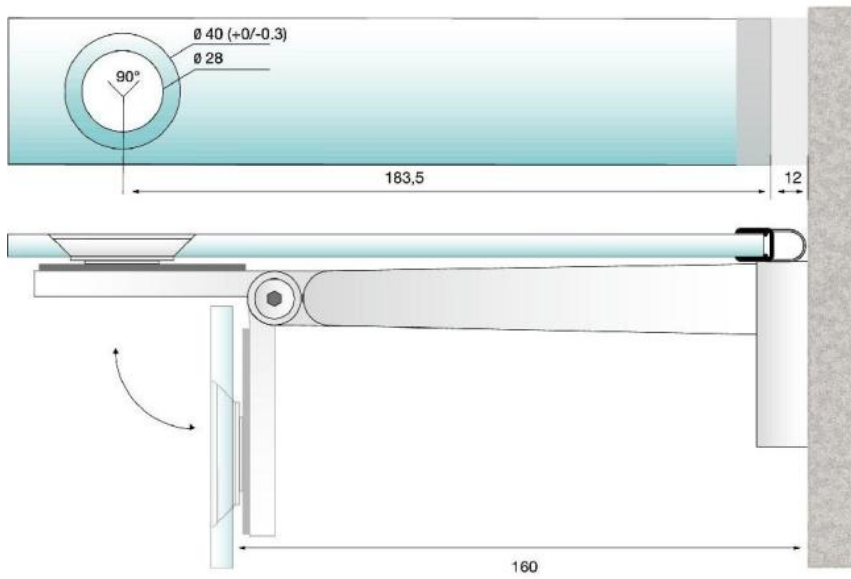

61.80004.01

Tragarm Hebe-Senk Poseidon VarionPlus

Material: brass
Finish: chrome polished
Mounting: glass/wall, DIN right
Glass thickness: 8 mm
Sales unit (SU): St
Unit package: 2.00
Shape: rounded off
Glass processing: Glass drill hole : Ø28 / 40 mm
Carrying capacity: 50 kg/pair

max. Türbreite 1100 mm

Anschraubplatte