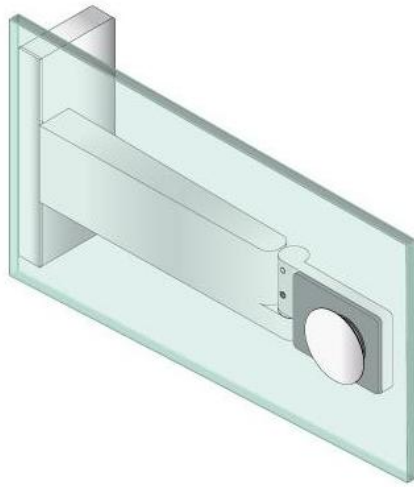

61.80004.01

Tragarm Hebe-Senk Poseidon VarionPlus

Material: brass
Finish: chrome polished
Mounting: glass/wall, DIN right
Glass thickness: 8 mm
Sales unit (SU): St
Unit package: 2.00
Shape: rounded off
Glass processing: Glass drill hole : Ø28 / 40 mm
Carrying capacity: 50 kg/pair

max. Türbreite 1100 mm

Anschraubplatte