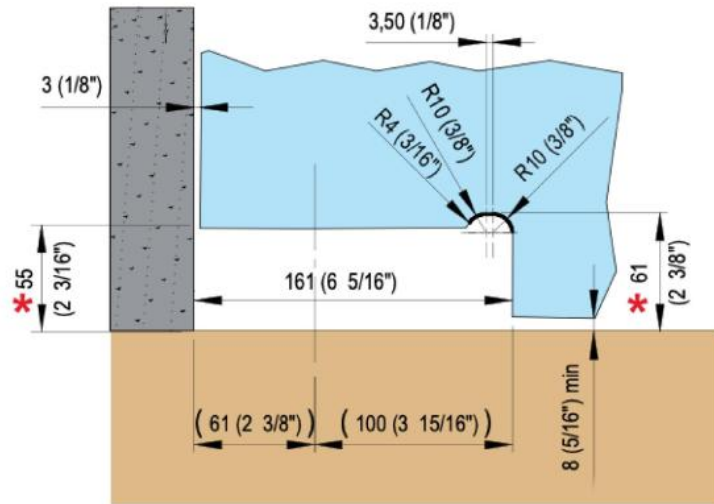

31.80215.21

Hydraulic hinge VERTO VT 101E10 Outdoor

Material: aluminium
Finish: chrome effect
Mounting: door at the bottom
Glass thickness: 8 - 13.52 mm
Sales unit (SU): St
Unit package: 1.00
Shape: square
Glass processing: Notch
Carrying capacity: 100 kg/pair

suitable for doors in indoor and protected outdoor areas, has 4 functions: regulation of the closing speed, adjustment of the end swing, 3-dimensional bearing adjustment and integrated brake against wind influences. Locking at 0° / +90° / -90°, automatic closing from +80° and -80°, max. door width 1000 mm, for temperatures from -15°C to + 50°C

*** DISTANZA DA TERRA - DISTANCIA DESDE EL SUELO -
 DISTANCE FROM THE FLOOR - ABSTAND VOM BODEN - DISTANCE AU SOL**