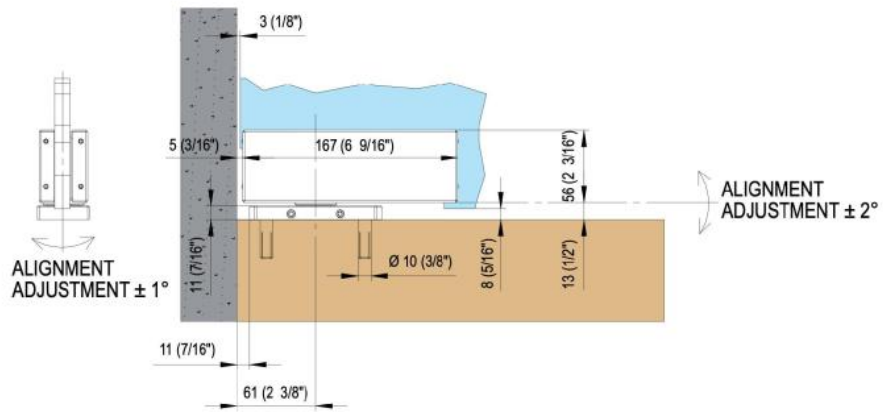

31.80215.21

Hydraulic hinge VERTO VT 101E10 Outdoor

Material: aluminium
Finish: chrome effect
Mounting: door at the bottom
Glass thickness: 8 - 13.52 mm
Sales unit (SU): St
Unit package: 1.00
Shape: square
Glass processing: Notch
Carrying capacity: 100 kg/pair

suitable for doors in indoor and protected outdoor areas, has 4 functions: regulation of the closing speed, adjustment of the end swing, 3-dimensional bearing adjustment and integrated brake against wind influences. Locking at 0° / +90° / -90°, automatic closing from +80° and -80°, max. door width 1000 mm, for temperatures from -15°C to + 50°C