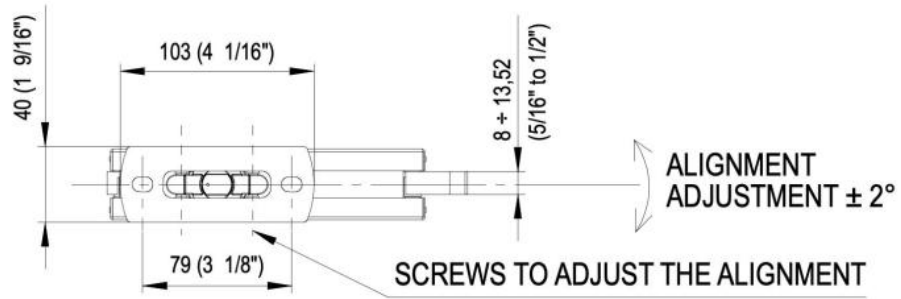

31.80215.21

Hydraulic hinge VERTO VT 101E10 Outdoor

Material: aluminium
Finish: chrome effect
Mounting: door at the bottom
Glass thickness: 8 - 13.52 mm
Sales unit (SU): St
Unit package: 1.00
Shape: square
Glass processing: Notch
Carrying capacity: 100 kg/pair

suitable for doors in indoor and protected outdoor areas, has 4 functions: regulation of the closing speed, adjustment of the end swing, 3-dimensional bearing adjustment and integrated brake against wind influences. Locking at 0° / +90° / -90°, automatic closing from +80° and -80°, max. door width 1000 mm, for temperatures from -15°C to + 50°C