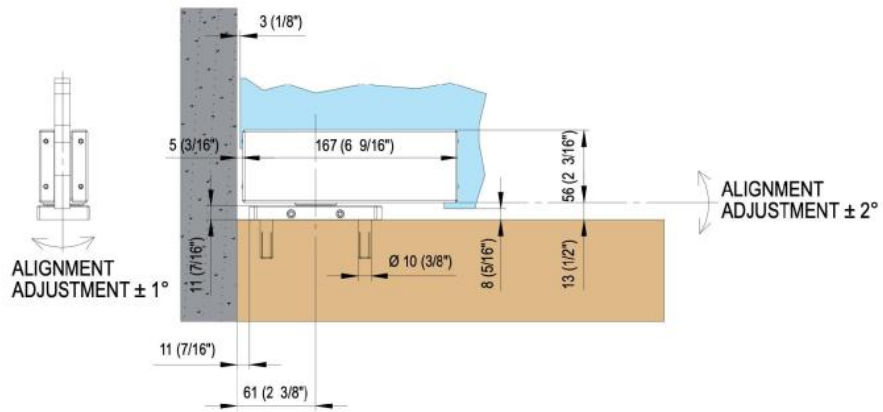

31.80215.22

Hydraulic hinge VERTO VT 101E10 Outdoor

Material: aluminium
Finish: natural anodized EV1
Mounting: door at the bottom
Glass thickness: 8 - 13.52 mm
Sales unit (SU): St
Unit package: 1.00
Shape: square
Glass processing: Notch
Carrying capacity: 100 kg/pair

suitable for doors in indoor and protected outdoor areas, has 4 functions: regulation of the closing speed, adjustment of the end swing, 3-dimensional bearing adjustment and integrated brake against wind influences. Locking at 0° / +90° / -90°, automatic closing from +80° and -80°, max. door width 1000 mm, for temperatures from -15°C to + 50°C