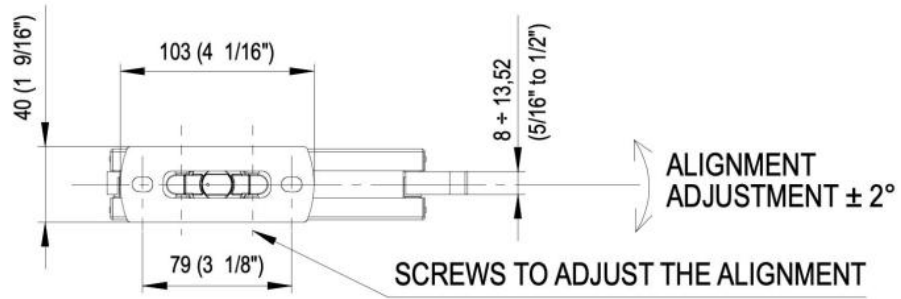

31.80215.22

Hydraulic hinge VERTO VT 101E10 Outdoor

Material: aluminium
Finish: natural anodized EV1
Mounting: door at the bottom
Glass thickness: 8 - 13.52 mm
Sales unit (SU): St
Unit package: 1.00
Shape: square
Glass processing: Notch
Carrying capacity: 100 kg/pair

suitable for doors in indoor and protected outdoor areas, has 4 functions: regulation of the closing speed, adjustment of the end swing, 3-dimensional bearing adjustment and integrated brake against wind influences. Locking at 0° / +90° / -90°, automatic closing from +80° and -80°, max. door width 1000 mm, for temperatures from -15°C to + 50°C