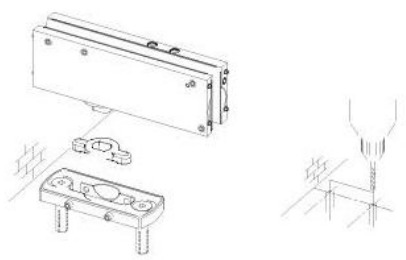

31.80215.22

Hydraulic hinge VERTO VT 101E10 Outdoor

Material: aluminium
Finish: natural anodized EV1
Mounting: door at the bottom
Glass thickness: 8 - 13.52 mm
Sales unit (SU): St
Unit package: 1.00
Shape: square
Glass processing: Notch
Carrying capacity: 100 kg/pair

suitable for doors in indoor and protected outdoor areas, has 4 functions: regulation of the closing speed, adjustment of the end swing, 3-dimensional bearing adjustment and integrated brake against wind influences. Locking at 0° / +90° / -90°, automatic closing from +80° and -80°, max. door width 1000 mm, for temperatures from -15°C to + 50°C