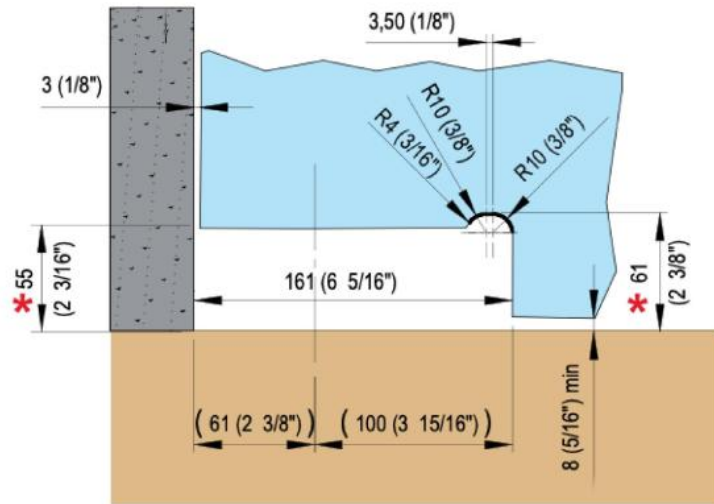

31.80215.22

Hydraulic hinge VERTO VT 101E10 Outdoor

Material: aluminium
Finish: natural anodized EV1
Mounting: door at the bottom
Glass thickness: 8 - 13.52 mm
Sales unit (SU): St
Unit package: 1.00
Shape: square
Glass processing: Notch
Carrying capacity: 100 kg/pair

suitable for doors in indoor and protected outdoor areas, has 4 functions: regulation of the closing speed, adjustment of the end swing, 3-dimensional bearing adjustment and integrated brake against wind influences. Locking at 0° / +90° / -90°, automatic closing from +80° and -80°, max. door width 1000 mm, for temperatures from -15°C to + 50°C

*** DISTANZA DA TERRA - DISTANCIA DESDE EL SUELO -
 DISTANCE FROM THE FLOOR - ABSTAND VOM BODEN - DISTANCE AU SOL**