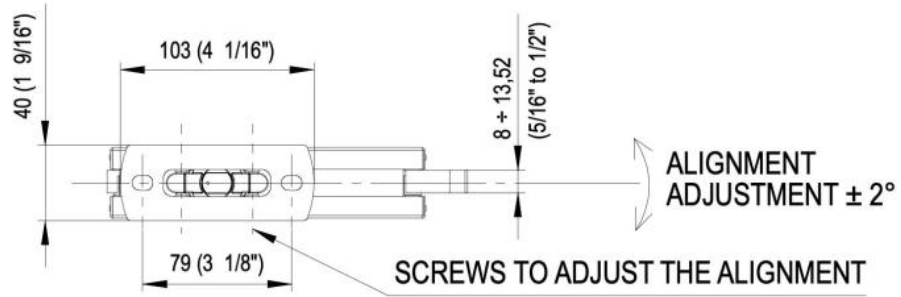

31.80215.24

Hydraulic hinge VERTO VT 101E10 Outdoor

Material: aluminium
Finish: inox effect
Mounting: door at the bottom
Glass thickness: 8 - 13.52 mm
Sales unit (SU): St
Unit package: 1.00
Shape: square
Glass processing: Notch
Carrying capacity: 100 kg/pair

suitable for doors in indoor and protected outdoor areas, has 4 functions: regulation of the closing speed, adjustment of the end swing, 3-dimensional bearing adjustment and integrated brake against wind influences. Locking at 0° / +90° / -90°, automatic closing from +80° and -80°, max. door width 1000 mm, for temperatures from -15°C to + 50°C