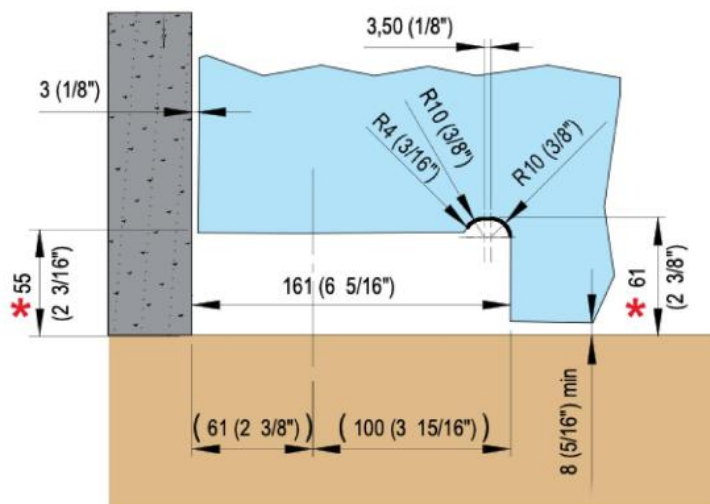

31.80215.24

Hydraulic hinge VERTO VT 101E10 Outdoor

Material: aluminium
Finish: inox effect
Mounting: door at the bottom
Glass thickness: 8 - 13.52 mm
Sales unit (SU): St
Unit package: 1.00
Shape: square
Glass processing: Notch
Carrying capacity: 100 kg/pair

suitable for doors in indoor and protected outdoor areas, has 4 functions: regulation of the closing speed, adjustment of the end swing, 3-dimensional bearing adjustment and integrated brake against wind influences. Locking at 0° / +90° / -90°, automatic closing from +80° and -80°, max. door width 1000 mm, for temperatures from -15°C to + 50°C

*** DISTANZA DA TERRA - DISTANCIA DESDE EL SUELO -
 DISTANCE FROM THE FLOOR - ABSTAND VOM BODEN - DISTANCE AU SOL**