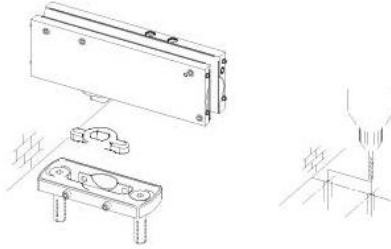

31.80215.24

Hydraulic hinge VERTO VT 101E10 Outdoor

Material: aluminium
Finish: inox effect
Mounting: door at the bottom
Glass thickness: 8 - 13.52 mm
Sales unit (SU): St
Unit package: 1.00
Shape: square
Glass processing: Notch
Carrying capacity: 100 kg/pair

suitable for doors in indoor and protected outdoor areas, has 4 functions: regulation of the closing speed, adjustment of the end swing, 3-dimensional bearing adjustment and integrated brake against wind influences. Locking at 0° / +90° / -90°, automatic closing from +80° and -80°, max. door width 1000 mm, for temperatures from -15°C to + 50°C