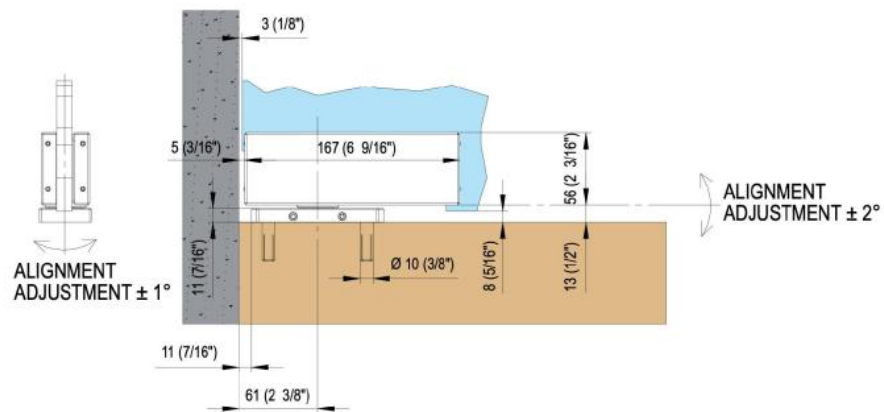

31.80215.24

Hydraulic hinge VERTO VT 101E10 Outdoor

Material: aluminium
Finish: inox effect
Mounting: door at the bottom
Glass thickness: 8 - 13.52 mm
Sales unit (SU): St
Unit package: 1.00
Shape: square
Glass processing: Notch
Carrying capacity: 100 kg/pair

suitable for doors in indoor and protected outdoor areas, has 4 functions: regulation of the closing speed, adjustment of the end swing, 3-dimensional bearing adjustment and integrated brake against wind influences. Locking at 0° / +90° / -90°, automatic closing from +80° and -80°, max. door width 1000 mm, for temperatures from -15°C to + 50°C