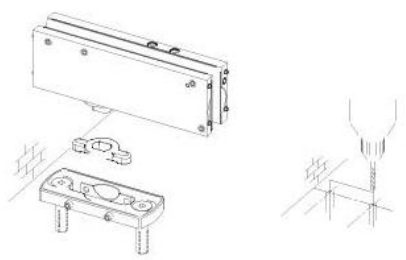

31.80215.27

Hydraulic hinge VERTO VT 101E10 Outdoor

Material: aluminium
Finish: black anodized
Mounting: door at the bottom
Glass thickness: 8 - 13.52 mm
Sales unit (SU): St
Unit package: 1.00
Shape: square
Glass processing: Notch
Carrying capacity: 100 kg/pair

suitable for doors in indoor and protected outdoor areas, has 4 functions: regulation of the closing speed, adjustment of the end swing, 3-dimensional bearing adjustment and integrated brake against wind influences. Locking at 0° / +90° / -90°, automatic closing from +80° and -80°, max. door width 1000 mm, for temperatures from -15°C to + 50°C