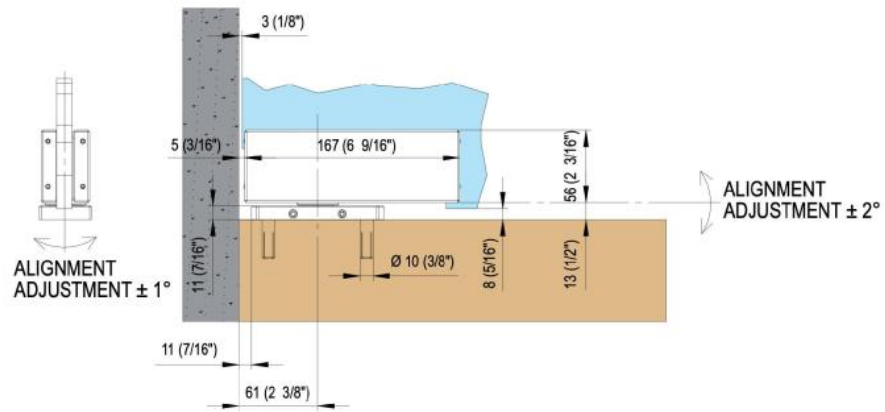

31.80215.27

Hydraulic hinge VERTO VT 101E10 Outdoor

Material: aluminium
Finish: black anodized
Mounting: door at the bottom
Glass thickness: 8 - 13.52 mm
Sales unit (SU): St
Unit package: 1.00
Shape: square
Glass processing: Notch
Carrying capacity: 100 kg/pair

suitable for doors in indoor and protected outdoor areas, has 4 functions: regulation of the closing speed, adjustment of the end swing, 3-dimensional bearing adjustment and integrated brake against wind influences. Locking at 0° / +90° / -90°, automatic closing from +80° and -80°, max. door width 1000 mm, for temperatures from -15°C to + 50°C