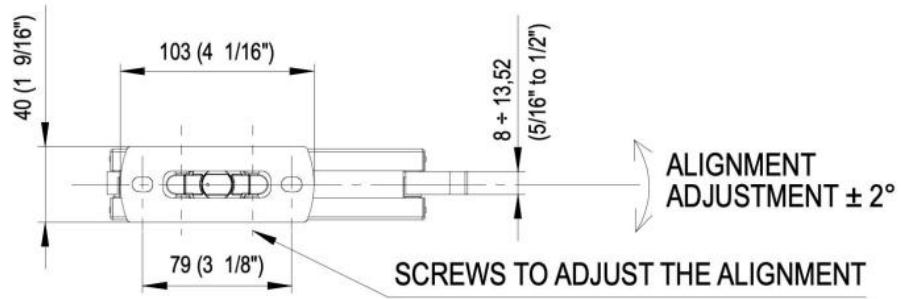

31.80215.27

Hydraulic hinge VERTO VT 101E10 Outdoor

Material: aluminium
Finish: black anodized
Mounting: door at the bottom
Glass thickness: 8 - 13.52 mm
Sales unit (SU): St
Unit package: 1.00
Shape: square
Glass processing: Notch
Carrying capacity: 100 kg/pair

suitable for doors in indoor and protected outdoor areas, has 4 functions: regulation of the closing speed, adjustment of the end swing, 3-dimensional bearing adjustment and integrated brake against wind influences. Locking at 0° / +90° / -90°, automatic closing from +80° and -80°, max. door width 1000 mm, for temperatures from -15°C to + 50°C