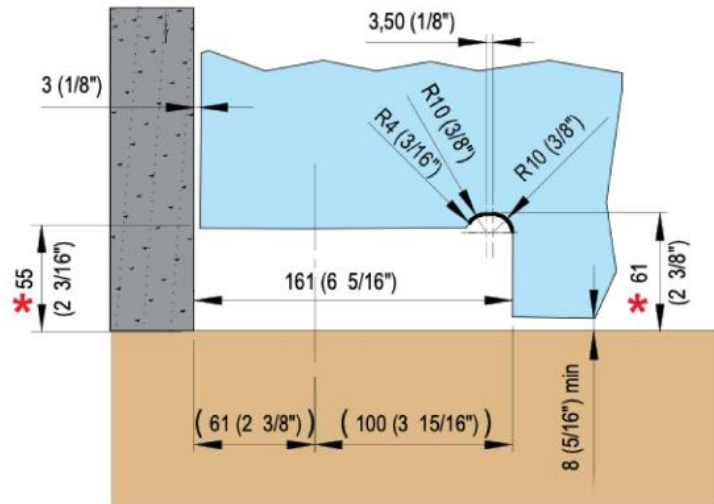

31.80215.27

Hydraulic hinge VERTO VT 101E10 Outdoor

Material: aluminium
Finish: black anodized
Mounting: door at the bottom
Glass thickness: 8 - 13.52 mm
Sales unit (SU): St
Unit package: 1.00
Shape: square
Glass processing: Notch
Carrying capacity: 100 kg/pair

suitable for doors in indoor and protected outdoor areas, has 4 functions: regulation of the closing speed, adjustment of the end swing, 3-dimensional bearing adjustment and integrated brake against wind influences. Locking at 0° / +90° / -90°, automatic closing from +80° and -80°, max. door width 1000 mm, for temperatures from -15°C to + 50°C

*** DISTANZA DA TERRA - DISTANCIA DESDE EL SUELO -
 DISTANCE FROM THE FLOOR - ABSTAND VOM BODEN - DISTANCE AU SOL**