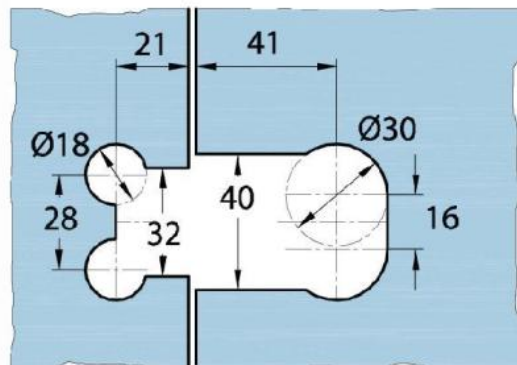

Ohne Dichtprofil / sans joint