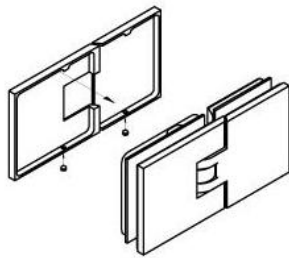

### Shower door hinge Milano Original

Material: brass  
Finish: BlackLine RAL 9005 matt  
Mounting: glass/glass 180°  
Glass thickness: 8 / 10 mm  
Sales unit (SU): St  
Unit package: 1.00  
Shape: square  
Carrying capacity: 50 kg/pair

opening on both sides, concealed screw connection, prepared for 8 mm toughened safety glass, max. door size 800 x 2250 mm or 50 kg/pair, infinitely adjustable in the zero position (latching)