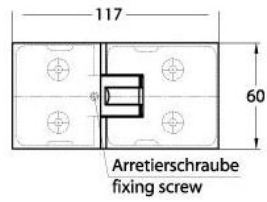

### Shower door hinge Milano Original

Material: brass  
Finish: BlackLine RAL 9005 matt  
Mounting: glass/glass 180°  
Glass thickness: 8 / 10 mm  
Sales unit (SU): St  
Unit package: 1.00  
Shape: square  
Carrying capacity: 50 kg/pair

opening on both sides, concealed screw connection, prepared for 8 mm toughened safety glass, max. door size 800 x 2250 mm or 50 kg/pair, infinitely adjustable in the zero position (latching)