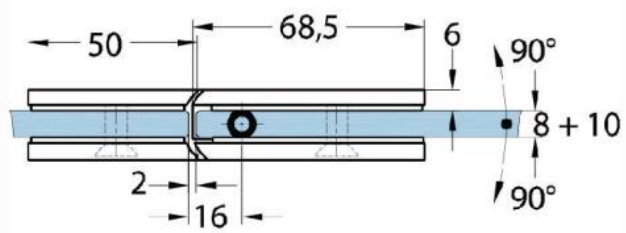

Ohne Dichtprofil / sans joint