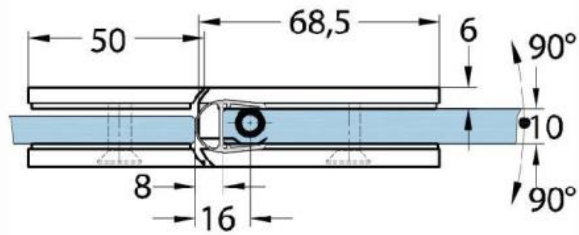

### Shower door hinge Milano Original

Material: brass  
Finish: BlackLine RAL 9005 matt  
Mounting: glass/glass 180°  
Glass thickness: 8 / 10 mm  
Sales unit (SU): St  
Unit package: 1.00  
Shape: square  
Carrying capacity: 50 kg/pair

opening on both sides, concealed screw connection, prepared for 8 mm toughened safety glass, max. door size 800 x 2250 mm or 50 kg/pair, infinitely adjustable in the zero position (latching)

### Ohne Dichtprofil / sans joint

Mit Dichtprofil / avec joint

Mit Dichtprofil / avec joint