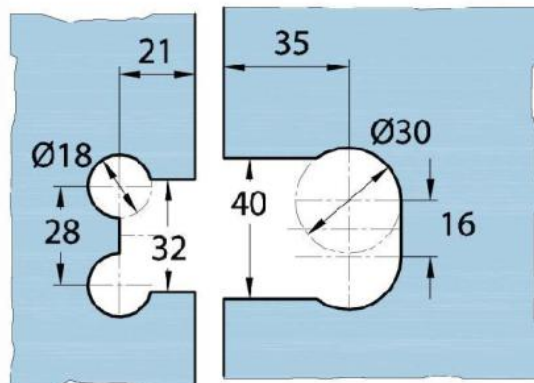

Mit Dichtprofil / avec joint