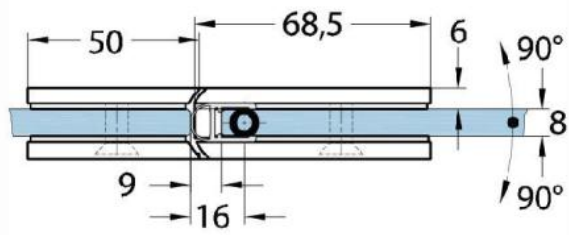

Mit Dichtprofil / avec joint