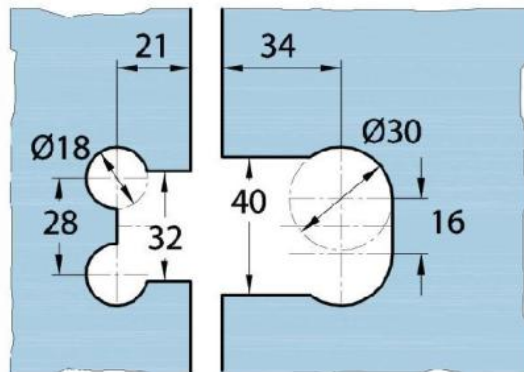

Mit Dichtprofil / avec joint