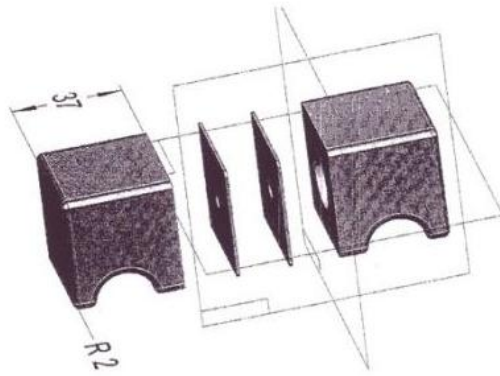

59.49412.96

Duschtürknopf

Material: brass
Finish: BlackLine RAL 9005 polish
Mounting: glass assembly (pair)
Glass thickness: 6 - 10 mm
Sales unit (SU): Pr
Unit package: 1.00
Shape: square
Measures: 40 x 40 mm
Measure A: 40 mm
Measure B: 40 mm
Glass processing: Glass drill hole : Ø12 mm
Thread: M6

inkl. Gummidichtungen

Ø12