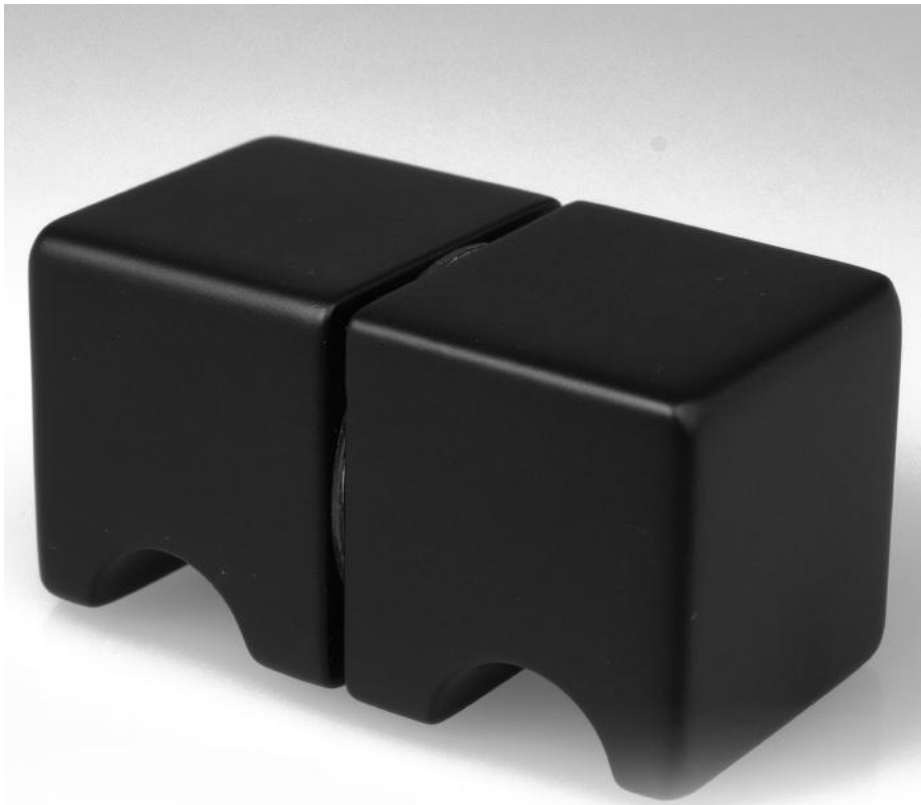

59.49412.07

Duschtürknopf

Material: brass
Finish: BlackLine RAL 9005 matt
Mounting: glass assembly (pair)
Glass thickness: 6 - 10 mm
Sales unit (SU): Pr
Unit package: 1.00
Shape: square
Measures: 40 x 40 mm
Measure A: 40 mm
Measure B: 40 mm
Glass processing: Glass drill hole : Ø12 mm
Thread: M6

inkl. Gummidichtungen

Ø12