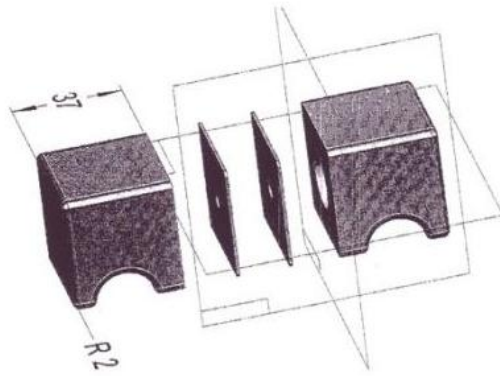

59.49412.07

Duschtürknopf

Material: brass
Finish: BlackLine RAL 9005 matt
Mounting: glass assembly (pair)
Glass thickness: 6 - 10 mm
Sales unit (SU): Pr
Unit package: 1.00
Shape: square
Measures: 40 x 40 mm
Measure A: 40 mm
Measure B: 40 mm
Glass processing: Glass drill hole : Ø12 mm
Thread: M6

inkl. Gummidichtungen

Ø12