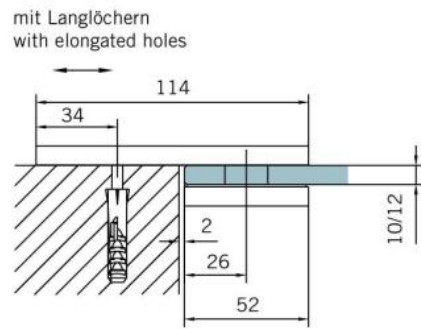

29.70188.01

Flat connector BF 112 / BF 112 XL / BH 112

Material: brass
Finish: chrome polished
Mounting: glass/wall 180°
Glass thickness: 8 / 10 mm
Sales unit (SU): St
Unit package: 2.00
Carrying capacity: 60 kg/pair

invisible screw connection

mit Langlöchern
with elongated holes

Fixteil I fixed panel

Fixteil I fixed panel