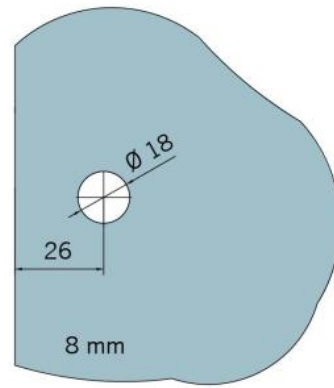

29.70188.01

Flat connector BF 112 / BF 112 XL / BH 112

Material: brass
Finish: chrome polished
Mounting: glass/wall 180°
Glass thickness: 8 / 10 mm
Sales unit (SU): St
Unit package: 2.00
Carrying capacity: 60 kg/pair

invisible screw connection

mit Langlöchern
with elongated holes

Fixteil I fixed panel

Fixteil I fixed panel