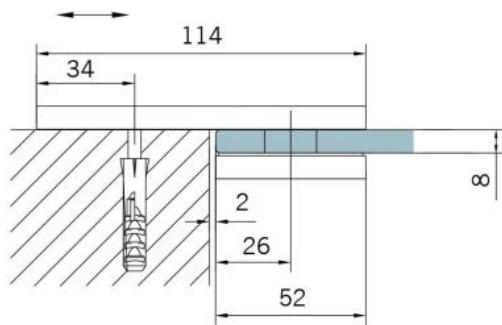

29.70188.01

Flat connector BF 112 / BF 112 XL / BH 112

Material: brass
Finish: chrome polished
Mounting: glass/wall 180°
Glass thickness: 8 / 10 mm
Sales unit (SU): St
Unit package: 2.00
Carrying capacity: 60 kg/pair

invisible screw connection

mit Langlöchern
with elongated holes

Fixteil I fixed panel

Fixteil I fixed panel