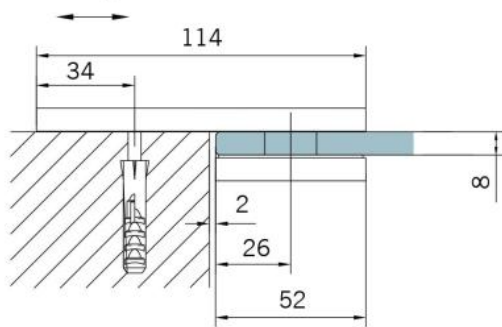

### Flat connector BF 112 / BF 112 XL / BH 112

Material: brass  
Finish: inox effect  
Mounting: glass/wall 180°  
Glass thickness: 8 / 10 mm  
Sales unit (SU): St  
Unit package: 2.00  
Carrying capacity: 60 kg/pair

invisible screw connection

mit Langlöchern  
with elongated holes

Fixteil I fixed panel

Fixteil I fixed panel