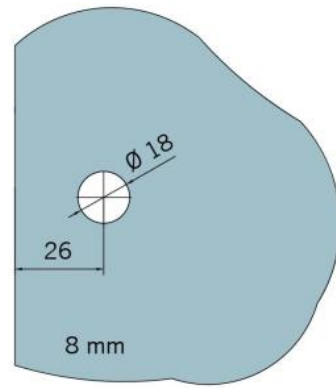

### Flat connector BF 112 / BF 112 XL / BH 112

Material: brass  
Finish: inox effect  
Mounting: glass/wall 180°  
Glass thickness: 8 / 10 mm  
Sales unit (SU): St  
Unit package: 2.00  
Carrying capacity: 60 kg/pair

invisible screw connection

mit Langlöchern  
with elongated holes

Fixteil I fixed panel

Fixteil I fixed panel