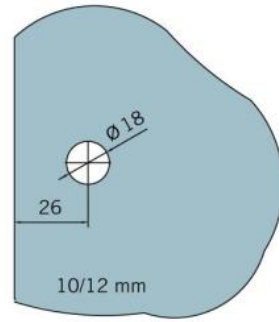

### Flat connector BF 112 / BF 112 XL / BH 112

Material: brass  
Finish: inox effect  
Mounting: glass/wall 180°  
Glass thickness: 8 / 10 mm  
Sales unit (SU): St  
Unit package: 2.00  
Carrying capacity: 60 kg/pair

invisible screw connection

mit Langlöchern  
with elongated holes

Fixteil I fixed panel

Fixteil I fixed panel