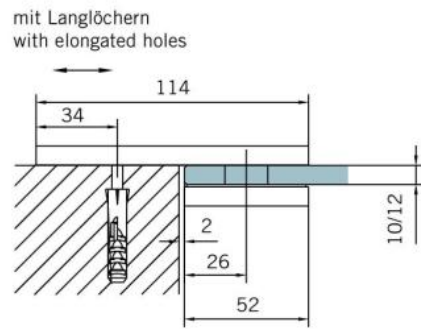

### Flat connector BF 112 / BF 112 XL / BH 112

Material: brass  
Finish: inox effect  
Mounting: glass/wall 180°  
Glass thickness: 8 / 10 mm  
Sales unit (SU): St  
Unit package: 2.00  
Carrying capacity: 60 kg/pair

invisible screw connection

mit Langlöchern  
with elongated holes

Fixteil I fixed panel

Fixteil I fixed panel