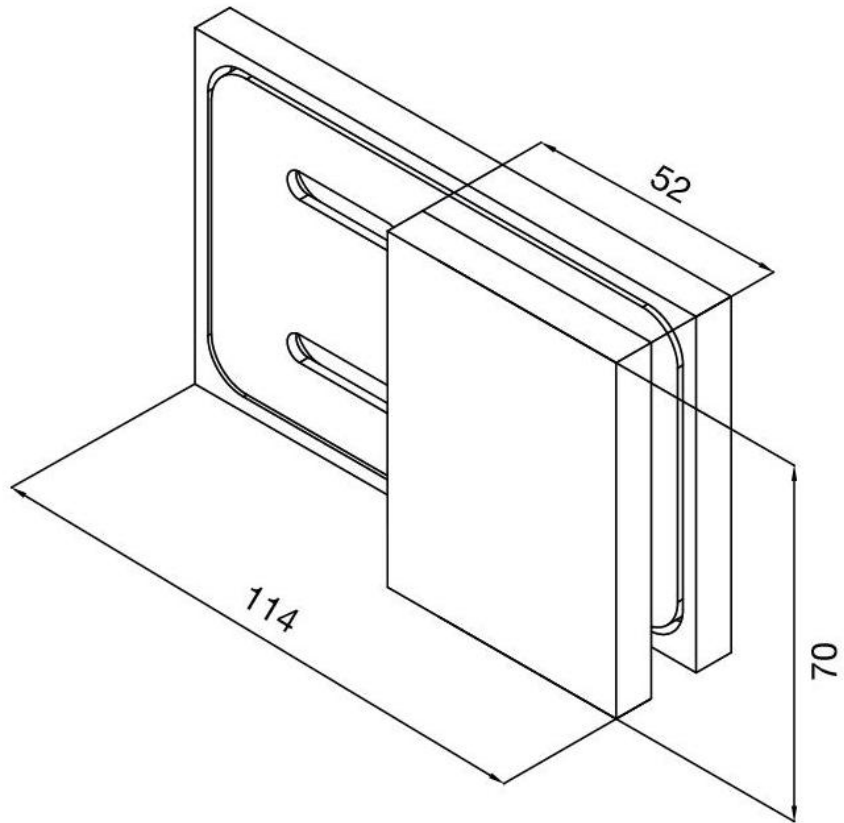

### Flat connector BF 112 / BF 112 XL / BH 112

Material: brass  
Finish: inox effect  
Mounting: glass/wall 180°  
Glass thickness: 8 / 10 mm  
Sales unit (SU): St  
Unit package: 2.00  
Carrying capacity: 60 kg/pair

invisible screw connection

mit Langlöchern  
with elongated holes

Fixteil I fixed panel

Fixteil I fixed panel