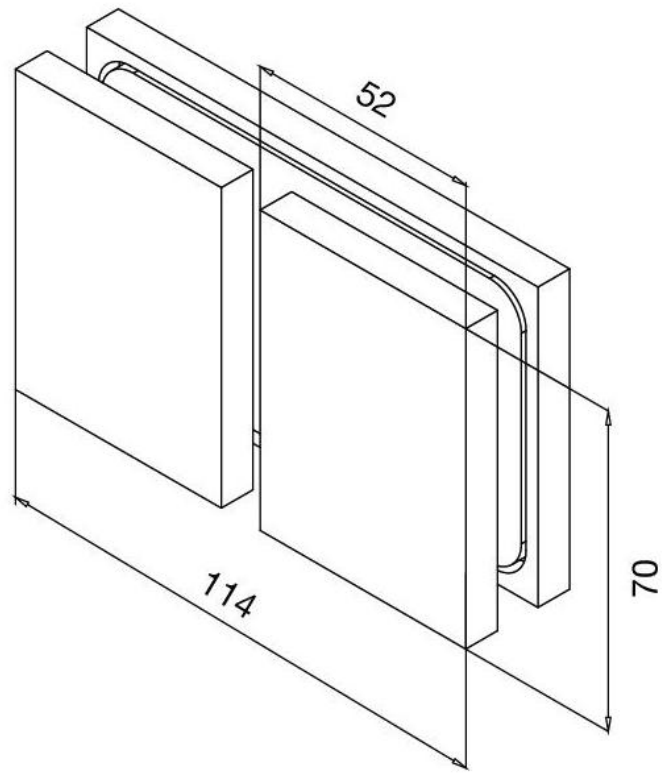

### Flat connector BF 112 / BF 112 XL / BH 112

Material: brass  
Finish: inox effect  
Mounting: glass/glass 180°  
Glass thickness: 8 / 10 mm  
Sales unit (SU): St  
Unit package: 2.00  
Carrying capacity: 60 kg/pair

invisible screw connection

Fixteil I fixed panel | 2 | Fixteil I fixed panel