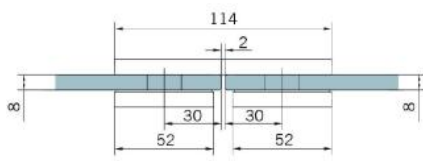

Fixteil I fixed panel | 2 | Fixteil I fixed panel