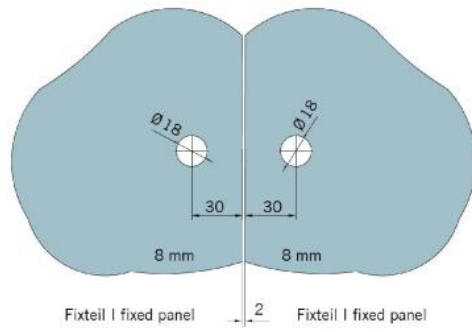

### Flat connector BF 112 / BF 112 XL / BH 112

Material: brass  
Finish: inox effect  
Mounting: glass/glass 180°  
Glass thickness: 8 / 10 mm  
Sales unit (SU): St  
Unit package: 2.00  
Carrying capacity: 60 kg/pair

invisible screw connection

Fixteil I fixed panel | 2 | Fixteil I fixed panel