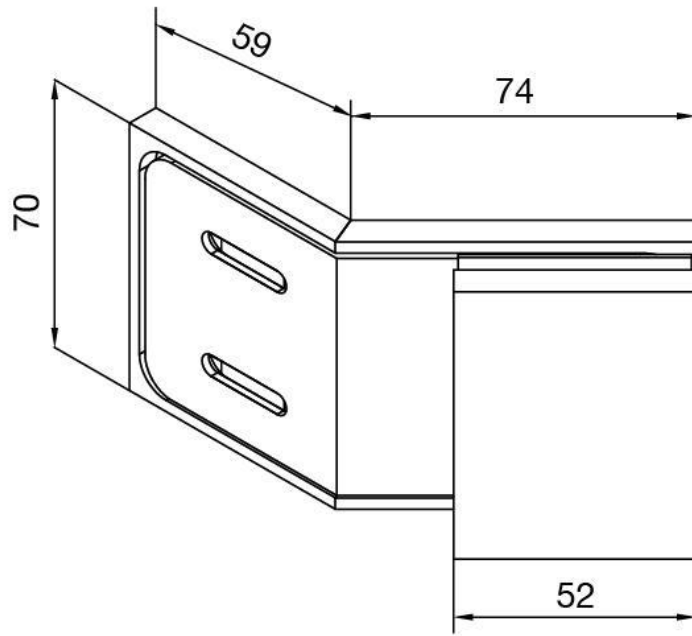

### Angle connector BF 112 / BF 112 XL / BH 112

Material: brass  
Finish: chrome polished  
Mounting: glass/wall 135°  
Glass thickness: 8 / 10 mm  
Sales unit (SU): St  
Unit package: 2.00  
Carrying capacity: 60 kg/pair

invisible screw connection

Fixteil I fixed panel

Fixteil I fixed panel