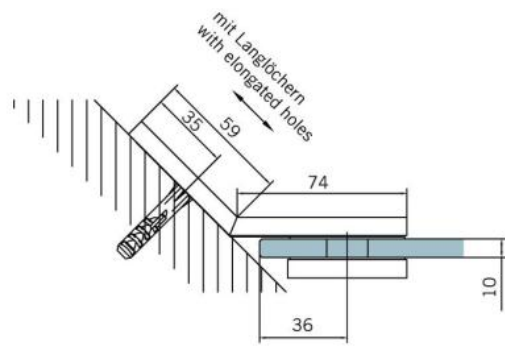

### Angle connector BF 112 / BF 112 XL / BH 112

Material: brass  
Finish: chrome polished  
Mounting: glass/wall 135°  
Glass thickness: 8 / 10 mm  
Sales unit (SU): St  
Unit package: 2.00  
Carrying capacity: 60 kg/pair

invisible screw connection

Fixteil I fixed panel

Fixteil I fixed panel