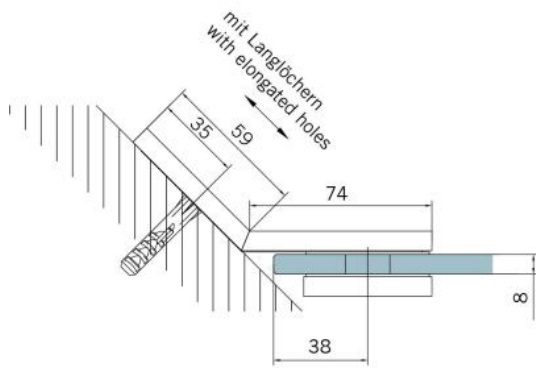

### Angle connector BF 112 / BF 112 XL / BH 112

Material: brass  
Finish: chrome polished  
Mounting: glass/wall 135°  
Glass thickness: 8 / 10 mm  
Sales unit (SU): St  
Unit package: 2.00  
Carrying capacity: 60 kg/pair

invisible screw connection

Fixteil I fixed panel

Fixteil I fixed panel