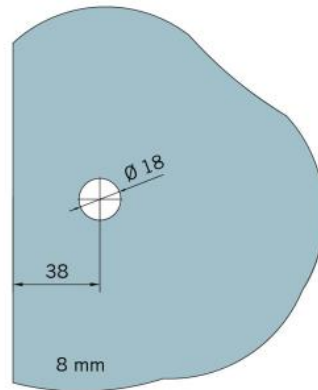

Fixteil I fixed panel