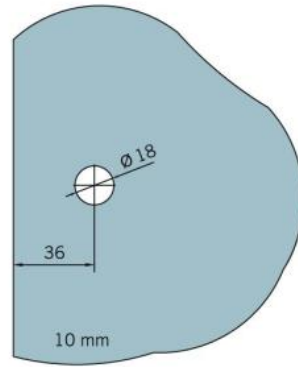

Fixteil I fixed panel

Fixteil I fixed panel