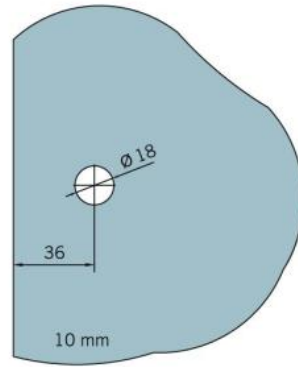

29.70190.04

Angle connector BF 112 / BF 112 XL / BH 112

Material: brass
Finish: inox effect
Mounting: glass/wall 135°
Glass thickness: 8 / 10 mm
Sales unit (SU): St
Unit package: 2.00
Carrying capacity: 60 kg/pair

invisible screw connection

Fixteil I fixed panel

Fixteil I fixed panel