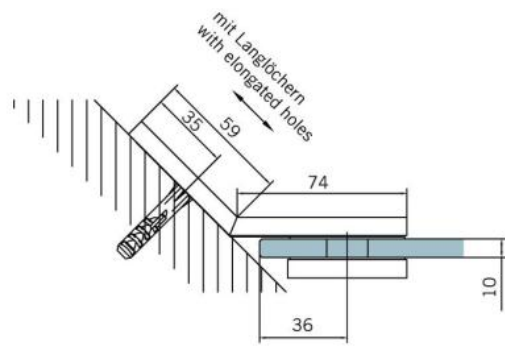

29.70190.04

Angle connector BF 112 / BF 112 XL / BH 112

Material: brass
Finish: inox effect
Mounting: glass/wall 135°
Glass thickness: 8 / 10 mm
Sales unit (SU): St
Unit package: 2.00
Carrying capacity: 60 kg/pair

invisible screw connection

Fixteil I fixed panel

Fixteil I fixed panel