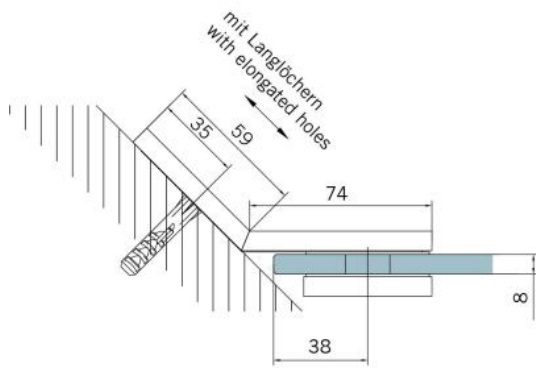

29.70190.04

Angle connector BF 112 / BF 112 XL / BH 112

Material: brass
Finish: inox effect
Mounting: glass/wall 135°
Glass thickness: 8 / 10 mm
Sales unit (SU): St
Unit package: 2.00
Carrying capacity: 60 kg/pair

invisible screw connection

Fixteil I fixed panel

Fixteil I fixed panel