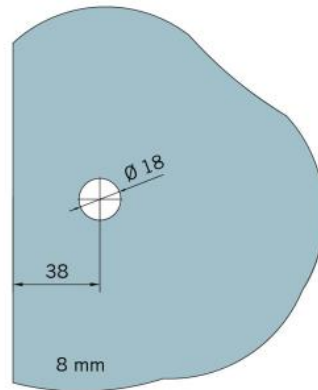

29.70190.04

Angle connector BF 112 / BF 112 XL / BH 112

Material: brass
Finish: inox effect
Mounting: glass/wall 135°
Glass thickness: 8 / 10 mm
Sales unit (SU): St
Unit package: 2.00
Carrying capacity: 60 kg/pair

invisible screw connection

Fixteil I fixed panel

Fixteil I fixed panel