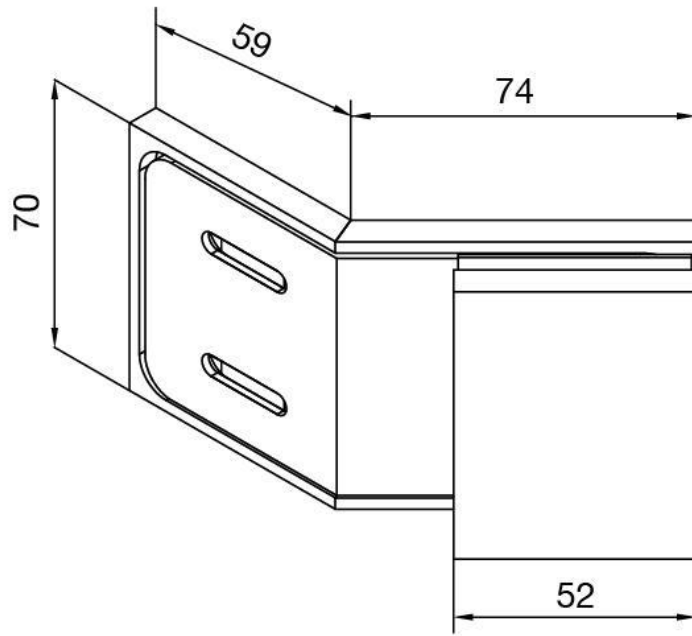

29.70190.04

Angle connector BF 112 / BF 112 XL / BH 112

Material: brass
Finish: inox effect
Mounting: glass/wall 135°
Glass thickness: 8 / 10 mm
Sales unit (SU): St
Unit package: 2.00
Carrying capacity: 60 kg/pair

invisible screw connection

Fixteil I fixed panel

Fixteil I fixed panel