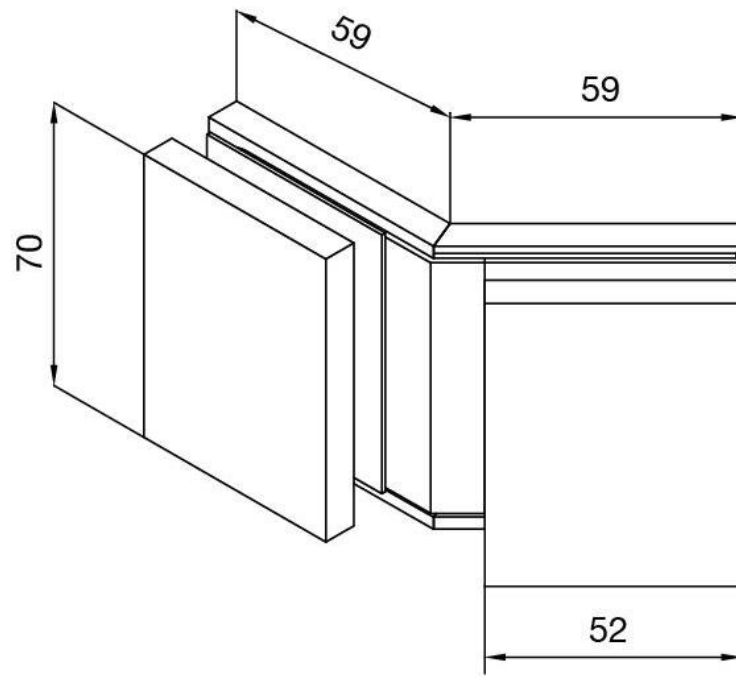

29.70191.01

Angle connector BF 112 / BF 112 XL / BH 112

Material: brass
Finish: chrome polished
Mounting: glass/glass 135°
Glass thickness: 8 / 10 mm
Sales unit (SU): St
Unit package: 2.00
Carrying capacity: 60 kg/pair

invisible screw connection

Fixteil I fixed panel

Fixteil I fixed panel