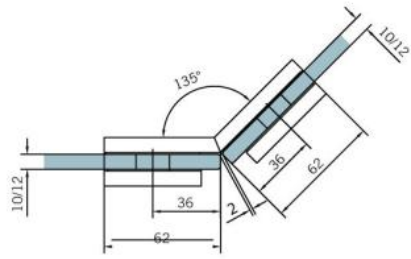

29.70191.01

Angle connector BF 112 / BF 112 XL / BH 112

Material: brass
Finish: chrome polished
Mounting: glass/glass 135°
Glass thickness: 8 / 10 mm
Sales unit (SU): St
Unit package: 2.00
Carrying capacity: 60 kg/pair

invisible screw connection

Fixteil I fixed panel

Fixteil I fixed panel