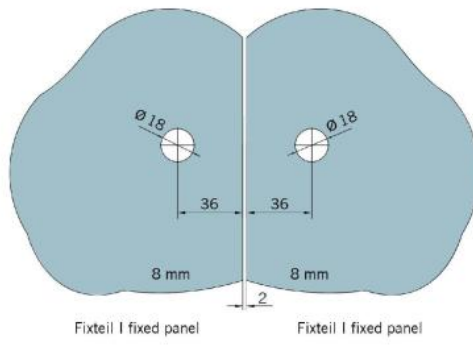

29.70191.01

Angle connector BF 112 / BF 112 XL / BH 112

Material: brass
Finish: chrome polished
Mounting: glass/glass 135°
Glass thickness: 8 / 10 mm
Sales unit (SU): St
Unit package: 2.00
Carrying capacity: 60 kg/pair

invisible screw connection

Fixteil I fixed panel

Fixteil I fixed panel