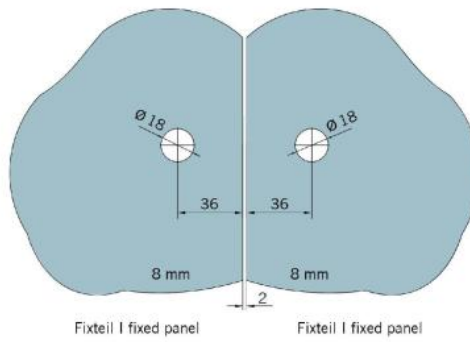

29.70191.04

Angle connector BF 112 / BF 112 XL / BH 112

Material: brass
Finish: inox effect
Mounting: glass/glass 135°
Glass thickness: 8 / 10 mm
Sales unit (SU): St
Unit package: 2.00
Carrying capacity: 60 kg/pair

invisible screw connection

Fixteil I fixed panel

Fixteil I fixed panel