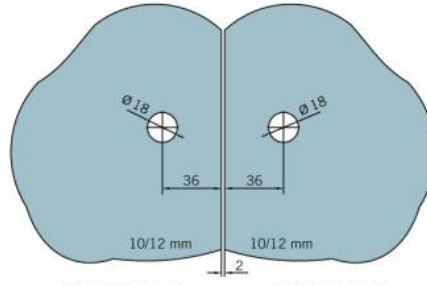

29.70191.04

Angle connector BF 112 / BF 112 XL / BH 112

Material: brass
Finish: inox effect
Mounting: glass/glass 135°
Glass thickness: 8 / 10 mm
Sales unit (SU): St
Unit package: 2.00
Carrying capacity: 60 kg/pair

invisible screw connection

Fixteil I fixed panel

Fixteil I fixed panel