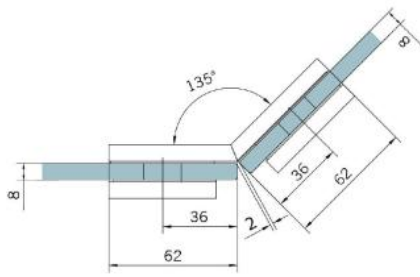

29.70191.04

Angle connector BF 112 / BF 112 XL / BH 112

Material: brass
Finish: inox effect
Mounting: glass/glass 135°
Glass thickness: 8 / 10 mm
Sales unit (SU): St
Unit package: 2.00
Carrying capacity: 60 kg/pair

invisible screw connection

Fixteil I fixed panel

Fixteil I fixed panel