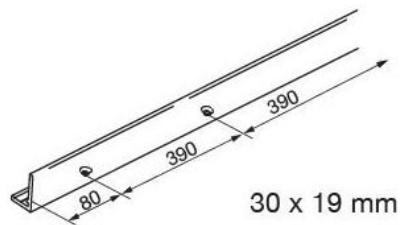

## 8057.3067.600

Glassfix angled profile, pre-drilled, for transom sideways

Material: aluminium  
Finish: natural anodized EV1  
Sales unit (SU): m  
Unit package: 1.00  
Bar length (L): 6000 mm

1