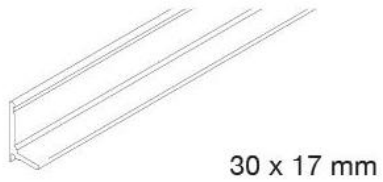

8057.3068.600

Glassfix cover profile, HAWA PORTA 100, for transom sideways

Material: aluminium
Finish: natural anodized EV1
Sales unit (SU): m
Unit package: 1.00
Bar length (L): 6000 mm

L