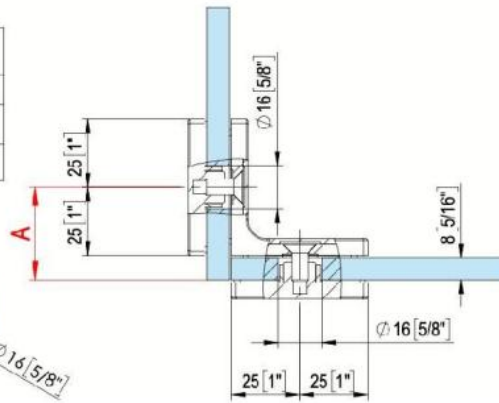

31.85056.01

Winkelverbinder Fina N

Material: brass
Finish: chrome polished
Mounting: glass/glass 90°
Glass thickness: 6 / 8 / 10 mm
Sales unit (SU): St
Unit package: 1.00
Shape: square
Carrying capacity: 45 kg/pair

max. Türbreite 900 mm

CUT 1	Glass Thickness	A
	6 [1/4"]	32 [1 1/4"]
	8 [5/16"]	34 [1 5/16"]
	10 [3/8"]	36 [1 7/16"]

CUT 2	Glass Thickness	A
	6 [1/4"]	31 [1 1/4"]
	8 [5/16"]	33 [1 5/16"]
	10 [3/8"]	35 [1 3/8"]