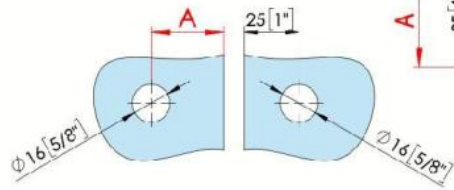

31.85056.01

Winkelverbinder Fina N

Material: brass
Finish: chrome polished
Mounting: glass/glass 90°
Glass thickness: 6 / 8 / 10 mm
Sales unit (SU): St
Unit package: 1.00
Shape: square
Carrying capacity: 45 kg/pair

max. Türbreite 900 mm

CUT 1	Glass Thickness	A
	6 [1/4"]	32 [1 1/4"]
	8 [5/16"]	34 [1 5/16"]
	10 [3/8"]	36 [1 7/16"]

CUT 2	Glass Thickness	A
	6 [1/4"]	31 [1 1/4"]
	8 [5/16"]	33 [1 5/16"]
	10 [3/8"]	35 [1 3/8"]