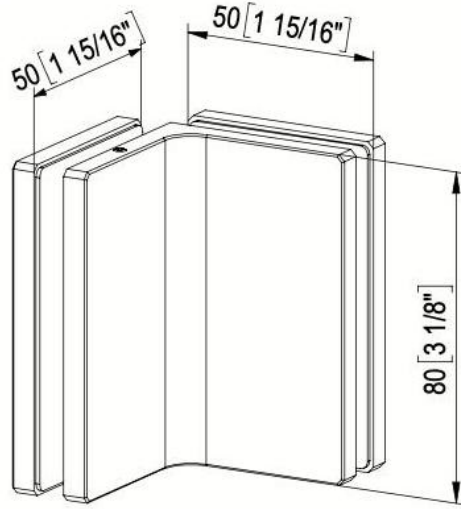

31.85056.01

Winkelverbinder Fina N

Material: brass
Finish: chrome polished
Mounting: glass/glass 90°
Glass thickness: 6 / 8 / 10 mm
Sales unit (SU): St
Unit package: 1.00
Shape: square
Carrying capacity: 45 kg/pair

max. Türbreite 900 mm

CUT 1	Glass Thickness	A
	6 [1/4"]	32 [1 1/4"]
	8 [5/16"]	34 [1 5/16"]
	10 [3/8"]	36 [1 7/16"]

CUT 2	Glass Thickness	A
	6 [1/4"]	31 [1 1/4"]
	8 [5/16"]	33 [1 5/16"]
	10 [3/8"]	35 [1 3/8"]