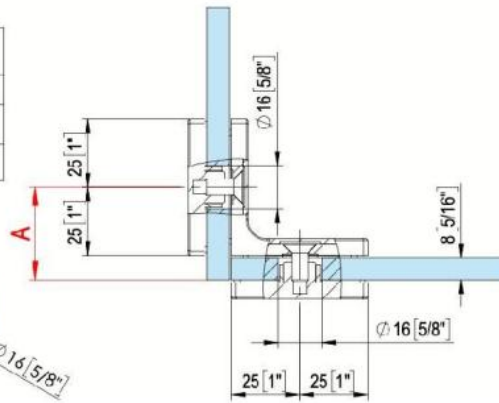

31.85056.04

Winkelverbinder Fina N

Material: brass
Finish: inox effect
Mounting: glass/glass 90°
Glass thickness: 6 / 8 / 10 mm
Sales unit (SU): St
Unit package: 1.00
Shape: square
Carrying capacity: 45 kg/pair

max. Türbreite 900 mm

CUT 1	Glass Thickness	A
	6 [1/4"]	32 [1 1/4"]
	8 [5/16"]	34 [1 5/16"]
	10 [3/8"]	36 [1 7/16"]

CUT 2	Glass Thickness	A
	6 [1/4"]	31 [1 1/4"]
	8 [5/16"]	33 [1 5/16"]
	10 [3/8"]	35 [1 3/8"]