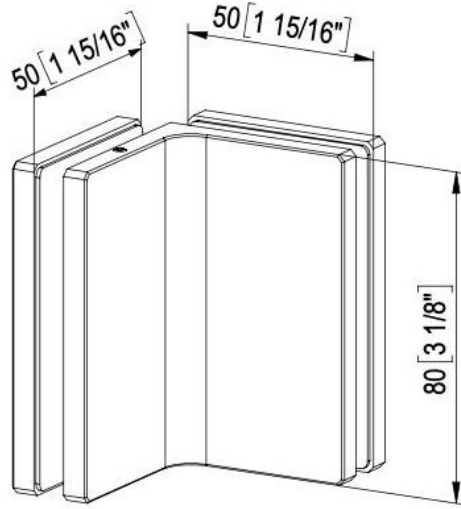

31.85056.04

Winkelverbinder Fina N

Material: brass
Finish: inox effect
Mounting: glass/glass 90°
Glass thickness: 6 / 8 / 10 mm
Sales unit (SU): St
Unit package: 1.00
Shape: square
Carrying capacity: 45 kg/pair

max. Türbreite 900 mm

CUT 1	Glass Thickness	A
	6 [1/4"]	32 [1 1/4"]
	8 [5/16"]	34 [1 5/16"]
	10 [3/8"]	36 [1 7/16"]

CUT 2	Glass Thickness	A
	6 [1/4"]	31 [1 1/4"]
	8 [5/16"]	33 [1 5/16"]
	10 [3/8"]	35 [1 3/8"]