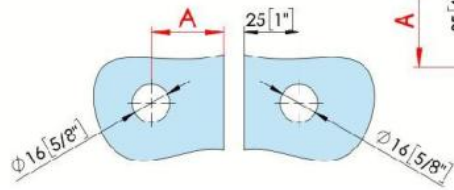

31.85056.04

Winkelverbinder Fina N

Material: brass
Finish: inox effect
Mounting: glass/glass 90°
Glass thickness: 6 / 8 / 10 mm
Sales unit (SU): St
Unit package: 1.00
Shape: square
Carrying capacity: 45 kg/pair

max. Türbreite 900 mm

CUT 1	Glass Thickness	A
	6 [1/4"]	32 [1 1/4"]
	8 [5/16"]	34 [1 5/16"]
	10 [3/8"]	36 [1 7/16"]

CUT 2	Glass Thickness	A
	6 [1/4"]	31 [1 1/4"]
	8 [5/16"]	33 [1 5/16"]
	10 [3/8"]	35 [1 3/8"]