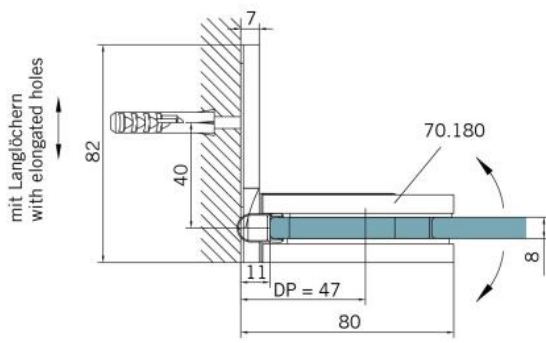

29.70180.07

Shower door hinge BF 112

Material: brass
Finish: BlackLine RAL 9005 matt
Mounting: glass/wall
Glass thickness: 8 mm
Sales unit (SU): St
Unit package: 2.00
Carrying capacity: 45 kg/pair

multiple and infinitely adjustable zero position, self-closing function from 20° (inside / outside), invisible screw connection