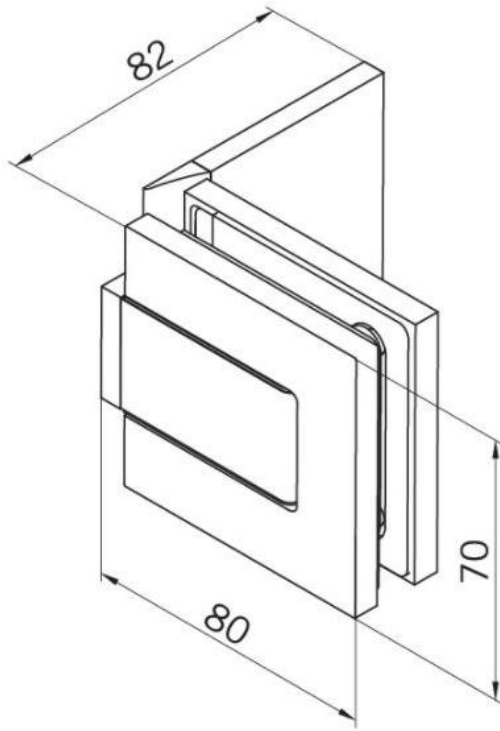

29.70180.07

Shower door hinge BF 112

Material: brass
Finish: BlackLine RAL 9005 matt
Mounting: glass/wall
Glass thickness: 8 mm
Sales unit (SU): St
Unit package: 2.00
Carrying capacity: 45 kg/pair

multiple and infinitely adjustable zero position, self-closing function from 20° (inside / outside), invisible screw connection

Tür I door

Tür I door