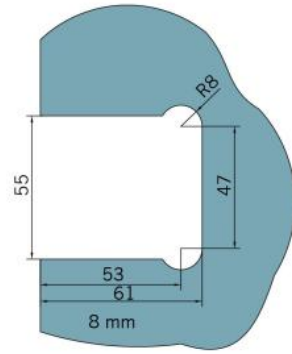

29.70180.07

Shower door hinge BF 112

Material: brass
Finish: BlackLine RAL 9005 matt
Mounting: glass/wall
Glass thickness: 8 mm
Sales unit (SU): St
Unit package: 2.00
Carrying capacity: 45 kg/pair

multiple and infinitely adjustable zero position, self-closing function from 20° (inside / outside), invisible screw connection

Tür I door

Tür I door