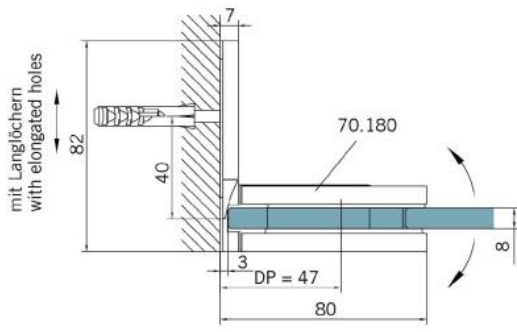

29.70180.07

Shower door hinge BF 112

Material: brass
Finish: BlackLine RAL 9005 matt
Mounting: glass/wall
Glass thickness: 8 mm
Sales unit (SU): St
Unit package: 2.00
Carrying capacity: 45 kg/pair

multiple and infinitely adjustable zero position, self-closing function from 20° (inside / outside), invisible screw connection

Tür I door

Tür I door