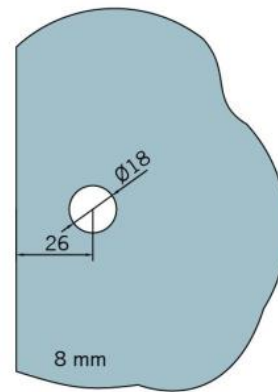

Fixteil I fixed panel