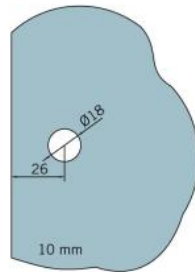

Fixteil I fixed panel

Fixteil I fixed panel