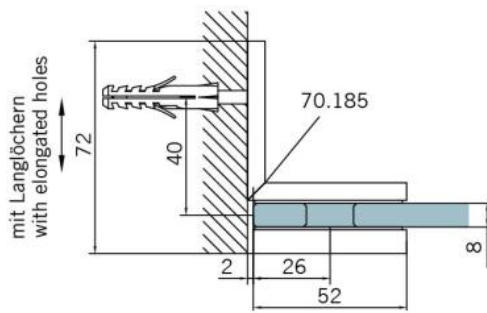

### Angle connector BF 112 / BF 112 XL / BH 112

Material: brass  
Finish: BlackLine RAL 9005 matt  
Mounting: glass/wall  
Glass thickness: 8 / 10 mm  
Sales unit (SU): St  
Unit package: 2.00  
Carrying capacity: 60 kg/pair

invisible screw connection

Fixteil I fixed panel

Fixteil I fixed panel