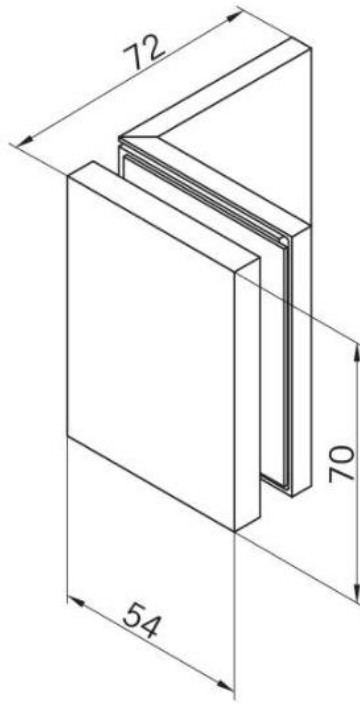

### Angle connector BF 112 / BF 112 XL / BH 112

Material: brass  
Finish: BlackLine RAL 9005 matt  
Mounting: glass/wall  
Glass thickness: 8 / 10 mm  
Sales unit (SU): St  
Unit package: 2.00  
Carrying capacity: 60 kg/pair

invisible screw connection

Fixteil I fixed panel

Fixteil I fixed panel