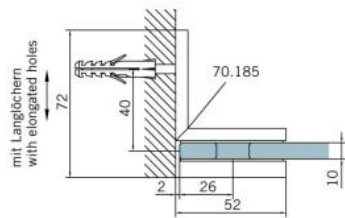

### Angle connector BF 112 / BF 112 XL / BH 112

Material: brass  
Finish: BlackLine RAL 9005 matt  
Mounting: glass/wall  
Glass thickness: 8 / 10 mm  
Sales unit (SU): St  
Unit package: 2.00  
Carrying capacity: 60 kg/pair

invisible screw connection

Fixteil I fixed panel

Fixteil I fixed panel