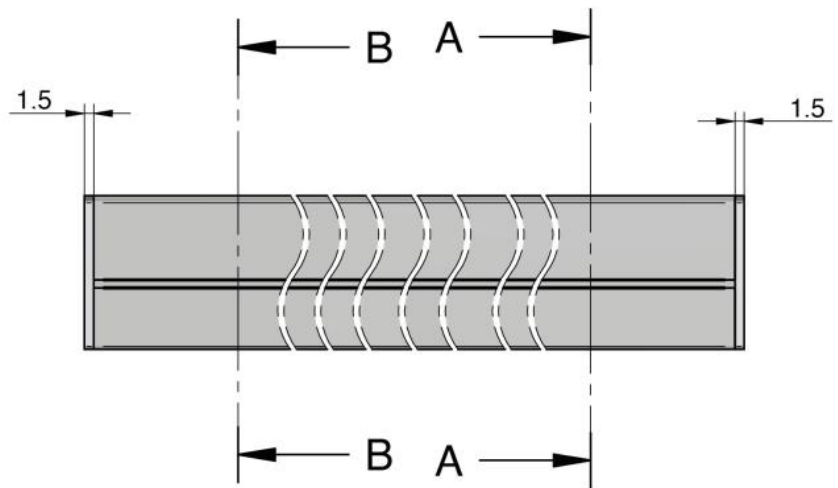

### Profile Atrium with clip-on cover for fixed glazing

Material: aluminium  
Finish: natural anodized EV1  
Mounting: glass/wall  
Glass thickness: 8 / 8.76 / 10 mm  
Sales unit (SU): m  
Unit package: 1.00  
Shape: square  
Measures: 6040 mm  
Bar length (L): custom-made

2-part, simple and quick assembly with 2 seals, please order seals separately

COUPE A-A

COUPE B-B